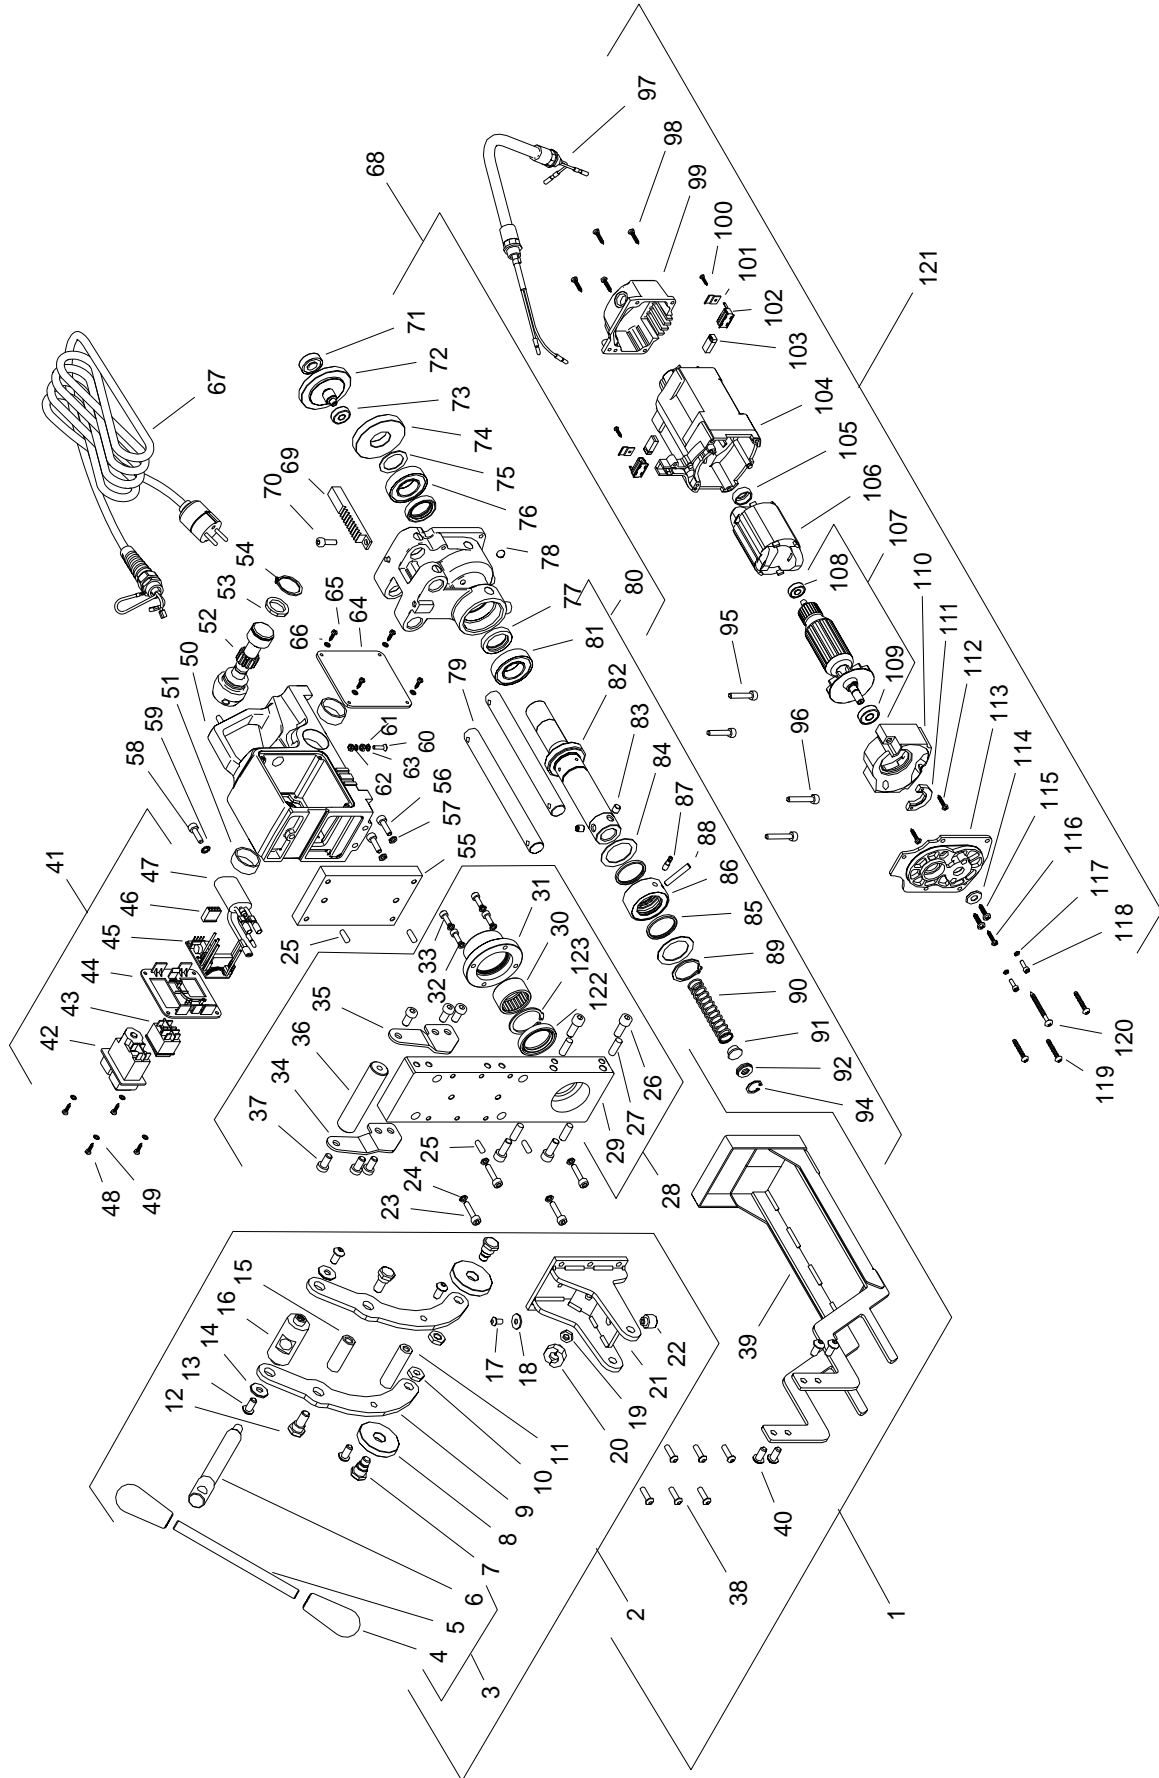

SPARE PARTS LIST **ELECTRIC RAIL DRILLING MACHINE** **RAILBEAST RDE-36**

ITEM	PART NUMBER	DESCRIPTION	Q-TY
1	UKL-0378-08-00-00-0	COOLING BOTTLE ASSY	1
2	KLC-000037	5 MM HEX WRENCH WITH HANDLE	1
3	KLC-000036	4 MM HEX WRENCH WITH HANDLE	1
4	DZW-0212-12-00-00-1	HANDLE ASSY	3
5	SKR-000024	PLASTIC CASE	1