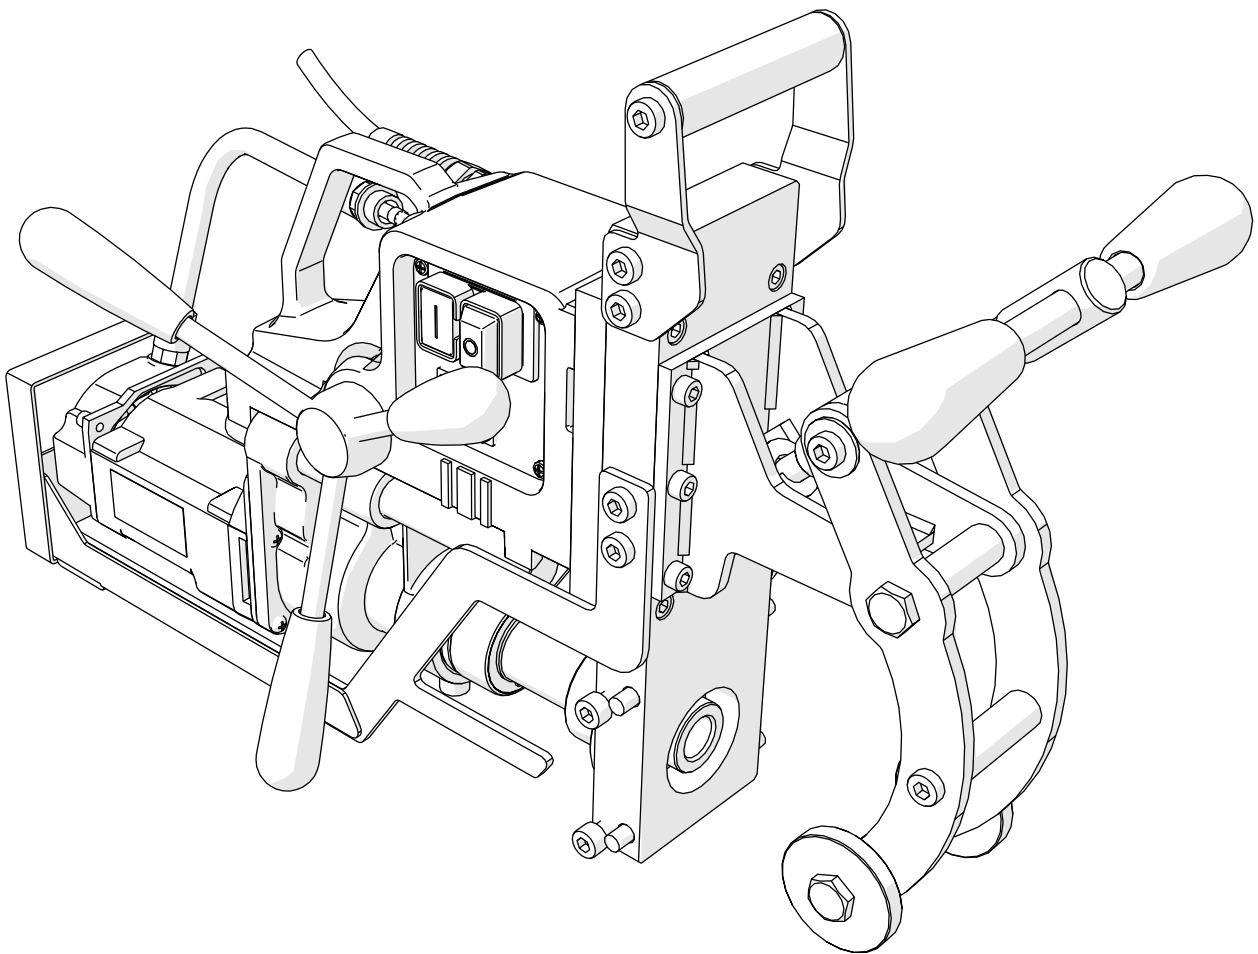

SPARE PARTS LIST **ELECTRIC RAIL DRILLING MACHINE** **RAILBEAST RDE-36**

ITEM	PART NUMBER	DESCRIPTION	Q-TY
1	UKL-0378-08-00-00-0	COOLING BOTTLE ASSY	1
2	KLC-000037	5 MM HEX WRENCH WITH HANDLE	1
3	KLC-000036	4 MM HEX WRENCH WITH HANDLE	1
4	DZW-0212-12-00-00-1	HANDLE ASSY	3
5	SKR-000024	PLASTIC CASE	1