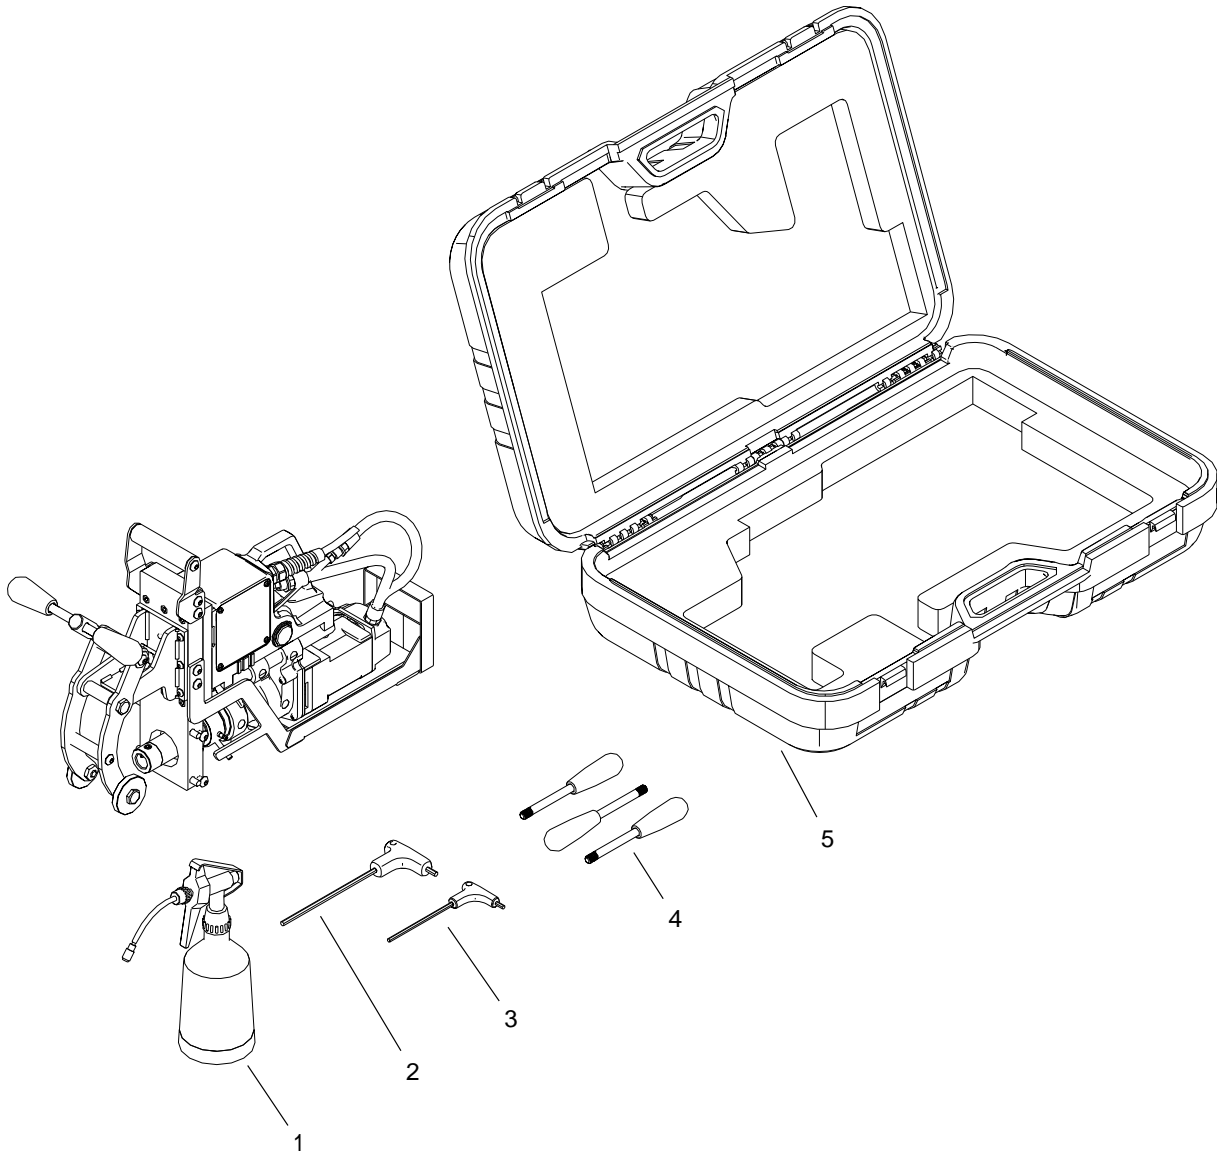

SPARE PARTS LIST **ELECTRIC RAIL DRILLING MACHINE** **RAILBEAST RDE-36**

ITEM	PART NUMBER	DESCRIPTION	Q-TY
1	UKL-0378-08-00-00-0	COOLING BOTTLE ASSY	1
2	KLC-000037	5 MM HEX WRENCH WITH HANDLE	1
3	KLC-000036	4 MM HEX WRENCH WITH HANDLE	1
4	DZW-0212-12-00-00-1	HANDLE ASSY	3
5	SKR-000024	PLASTIC CASE	1