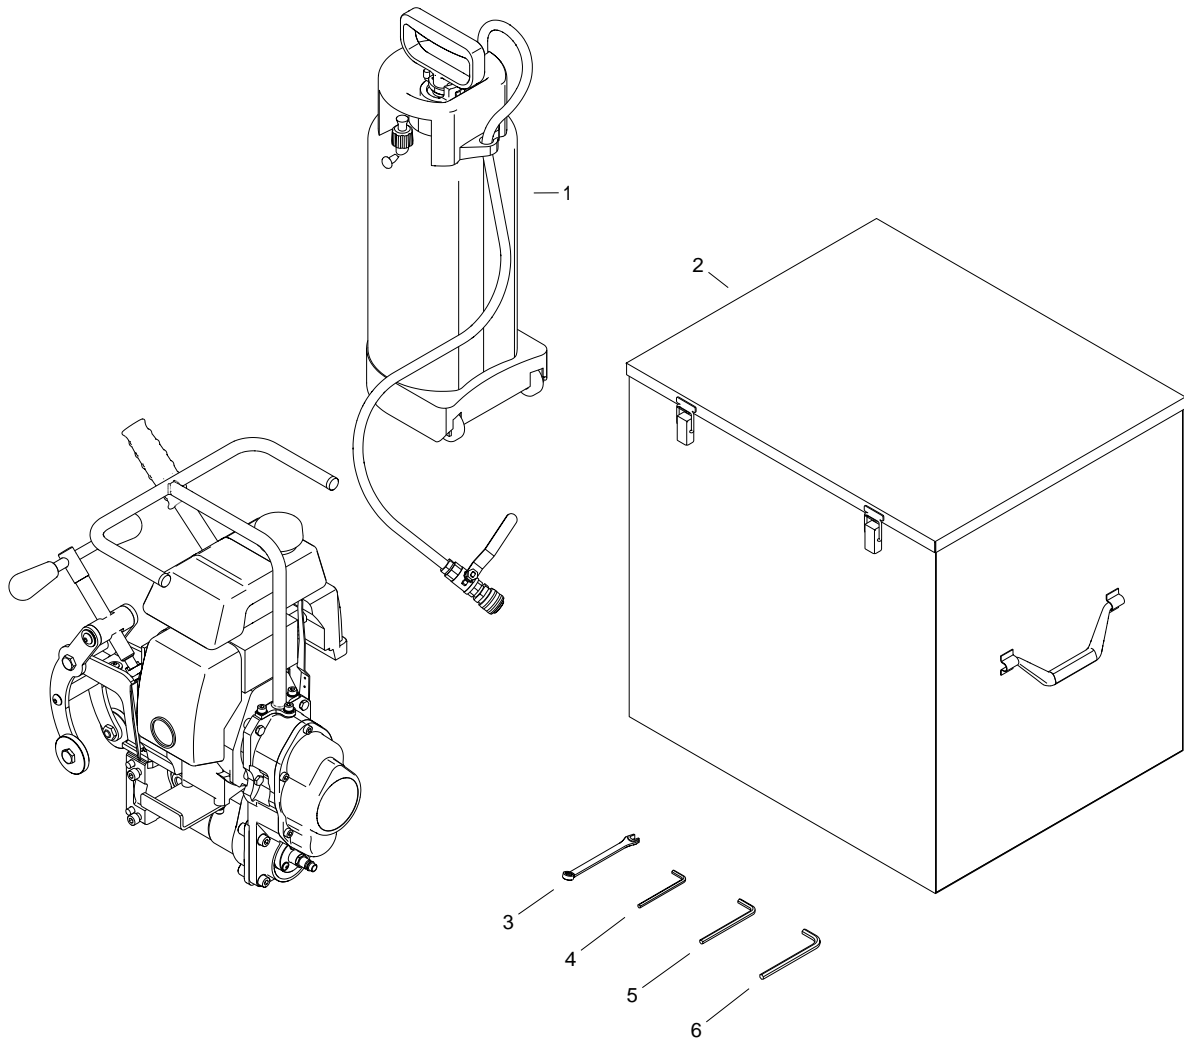

## **Parts list**

### **RAILBEAST RDP-36** **PETROL RAIL DRILLING MACHINE**

ITEM	PART NUMBER	DESCRIPTION	Q-TY
1	PJM-0565-06-00-00-0	COOLANT BOOTLE ASSY	1
2	SKR-0301-13-00-00-0	METAL BOX	1
3	KLC-000003	8 MM COMBINATION WRENCH	1
4	KLC-000007	4 MM HEX WRENCH	1
5	KLC-0565-08-00-00-0	5 MM HEX WRENCH	1
6	KLC-000009	6 MM HEX WRENCH	1