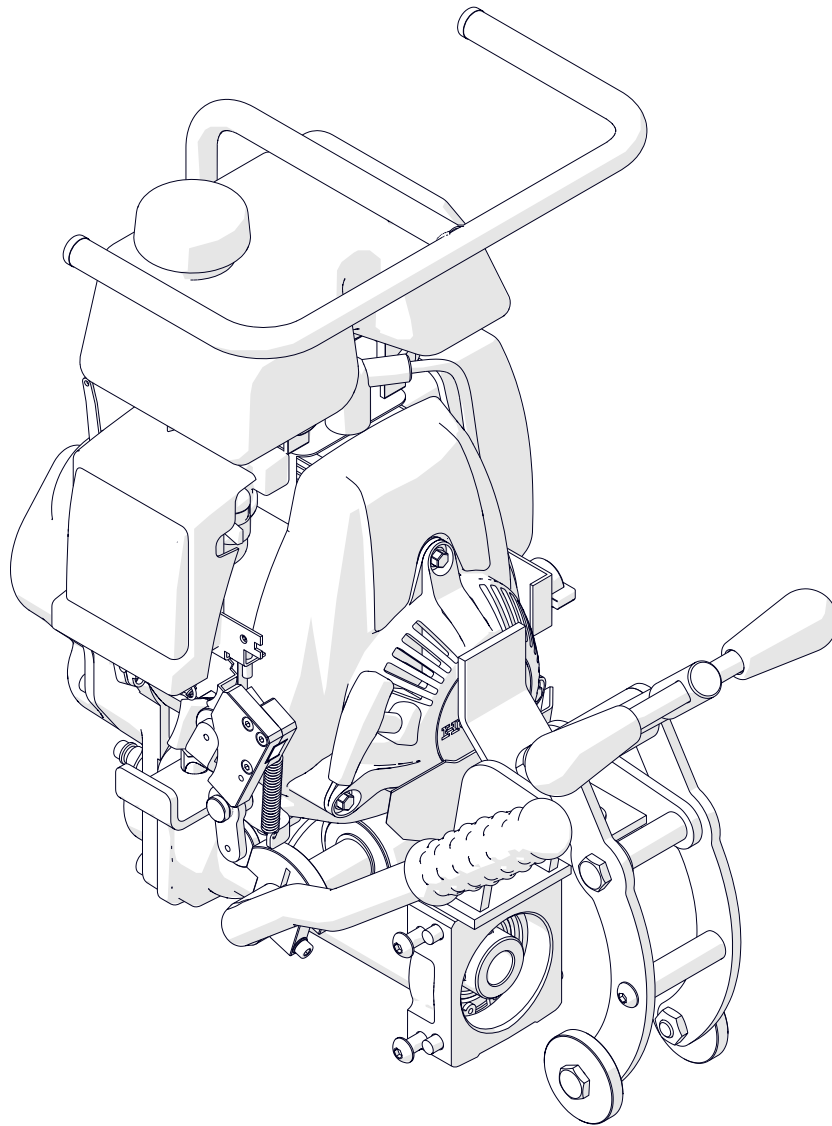

## **Parts list**

### **RAILBEAST RDP-36** **PETROL RAIL DRILLING MACHINE**

ITEM	PART NUMBER	DESCRIPTION	Q-TY
1	PJM-0565-06-00-00-0	COOLANT BOOTLE ASSY	1
2	SKR-0301-13-00-00-0	METAL BOX	1
3	KLC-000003	8 MM COMBINATION WRENCH	1
4	KLC-000007	4 MM HEX WRENCH	1
5	KLC-0565-08-00-00-0	5 MM HEX WRENCH	1
6	KLC-000009	6 MM HEX WRENCH	1