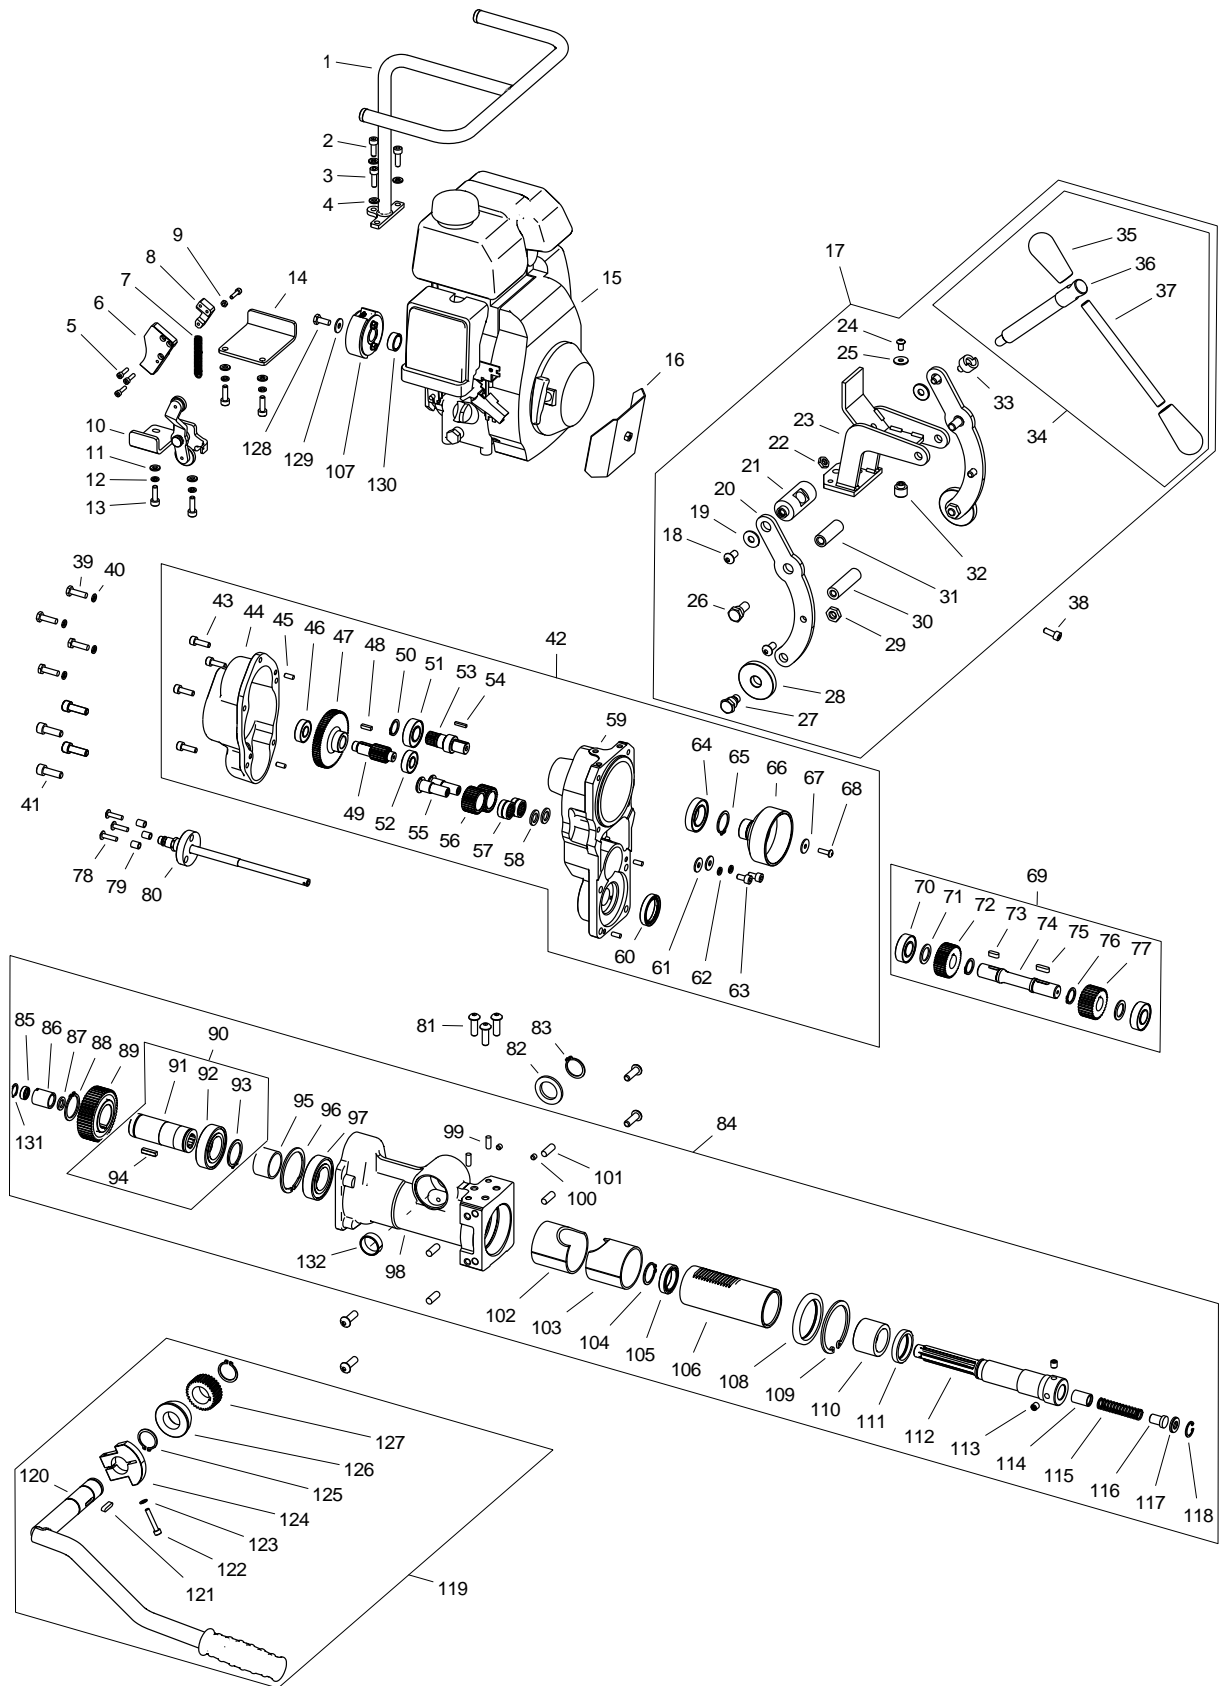

## **Parts list**

### **RAILBEAST RDP-36** **PETROL RAIL DRILLING MACHINE**

ITEM	PART NUMBER	DESCRIPTION	Q-TY
1	PJM-0565-06-00-00-0	COOLANT BOOTLE ASSY	1
2	SKR-0301-13-00-00-0	METAL BOX	1
3	KLC-000003	8 MM COMBINATION WRENCH	1
4	KLC-000007	4 MM HEX WRENCH	1
5	KLC-0565-08-00-00-0	5 MM HEX WRENCH	1
6	KLC-000009	6 MM HEX WRENCH	1