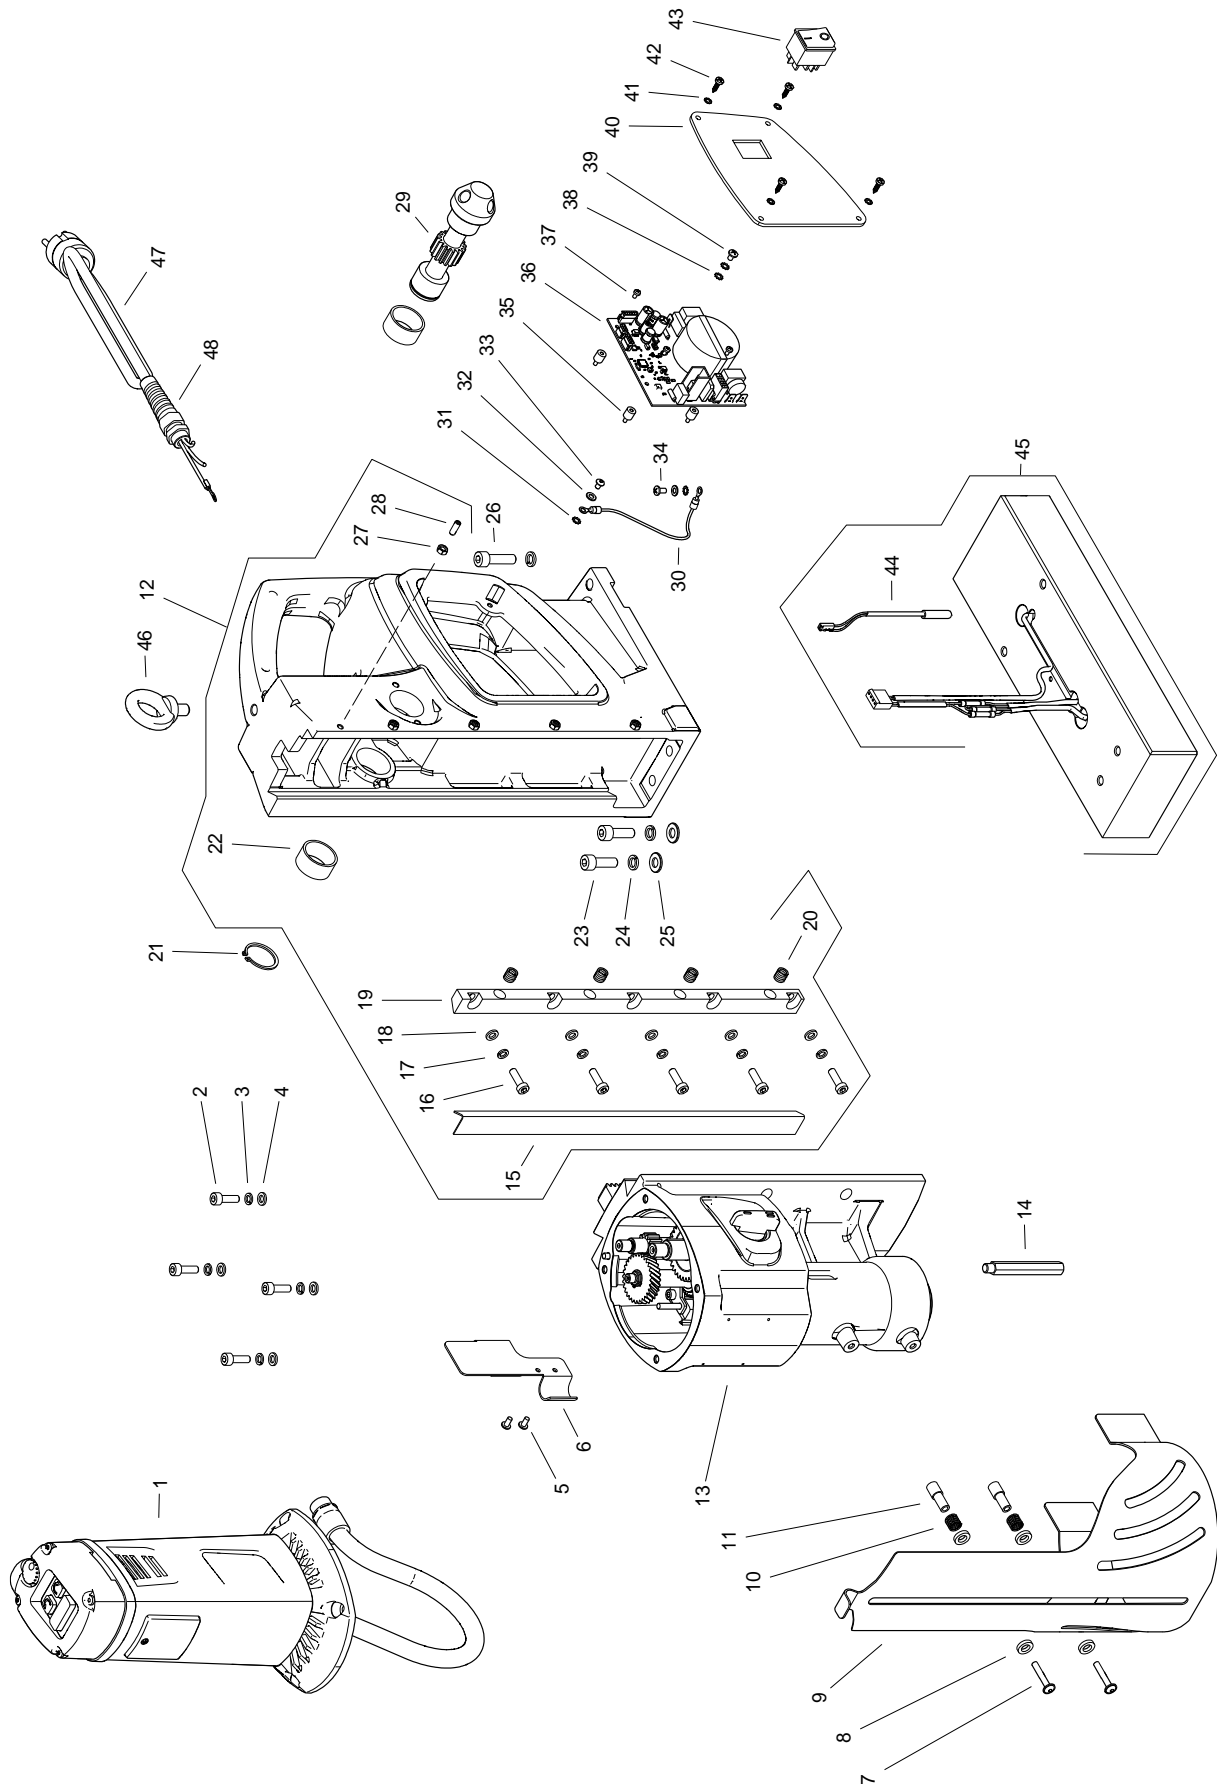

Parts list

**Drilling machine
with electromagnetic base**

PRO 152T

ITEM	JEI Part #	PART NUMBER	DESCRIPTION	Q-TY
1	PRO132T-A1	UKL-0563-07-00-00-0	COOLANT BOTTLE ASSY	1
2	PRO132T-A2	OSL-0399-17-00-00-0	SAFETY SPRING	1
3		OPK-000001	TOOL CAN	1
4	PRO132T-A3	DZW-0178-09-00-00-0	SPOKE HANDLE ASSY	3
5	HPTB-10	KLC-000037	5 MM HEX WRENCH WITH HANDLE	1
6	BM20-04	KLC-000009	6 MM HEX WRENCH	1
7	PRO132T-A4	KLC-000005	2.5 MM HEX WRENCH	1
8	PRO132T-A5	KLN-0103-00-00-00-0	WEDGE MT3	1
9	PRO132T-A6	KLC-000003	8 MM COMBINATION WRENCH	1
10	PRO132T-A7	PAS-000008	SAFETY STRAP 500	1
11	PRO132T-A8	SKR-0583-12-00-00-0	METAL BOX ASSY	1
12	PRO132T-A9	UCW-0583-14-00-00-0	ARBOR ASSY AMT4-C-19 4-4	1

ITEM	JEI Part #	PART NUMBER	DESCRIPTION	Q-TY
13	PRO132T-A10	PRS-000023	EXTERNAL RETAINING RING 32z	1
14	PRO132T-A11	PDK-0583-13-03-00-0	WASHER	2
15	HP110-53	PRS-000299	O-RING 32.2x3	2
16	MB4.2.2.4	KNC-0234-00-10-00-0	CONNECTOR 4x11.5	1
17	PRO132T-A12	PRT-0151-06-13-00-2	ROD L=35	1
18	PRO132T-A13	TLJ-0583-13-02-00-0	COOLING SLEEVE	1
19	PRO132T-A14	KRP-0583-14-01-00-0	ARBOR BODY AMT4-C-19 4-4	1
20	MB4.11.5	WKR-000032	HEX SOCKET SET SCREW WITH FLAT POINT M10x10	2
21	PRO132T-A15	SPR-0563-20-02-00-0	SPRING	1
22	PRO132T-A16	USZ-0220-00-04-00-0	WASHER	1
23	MB4.11.2	WYP-0154-00-02-00-0	PLUNGER	1
24	07335	PDK-0139-00-04-00-0	WASHER 18.8x10x1	1
25	0215067	PRS-000009	INTERNAL RETAINING RING 19w	1
26	PRO132T-A17	ZLC-000299	LOCKING COUPLING (115V ONLY)	1