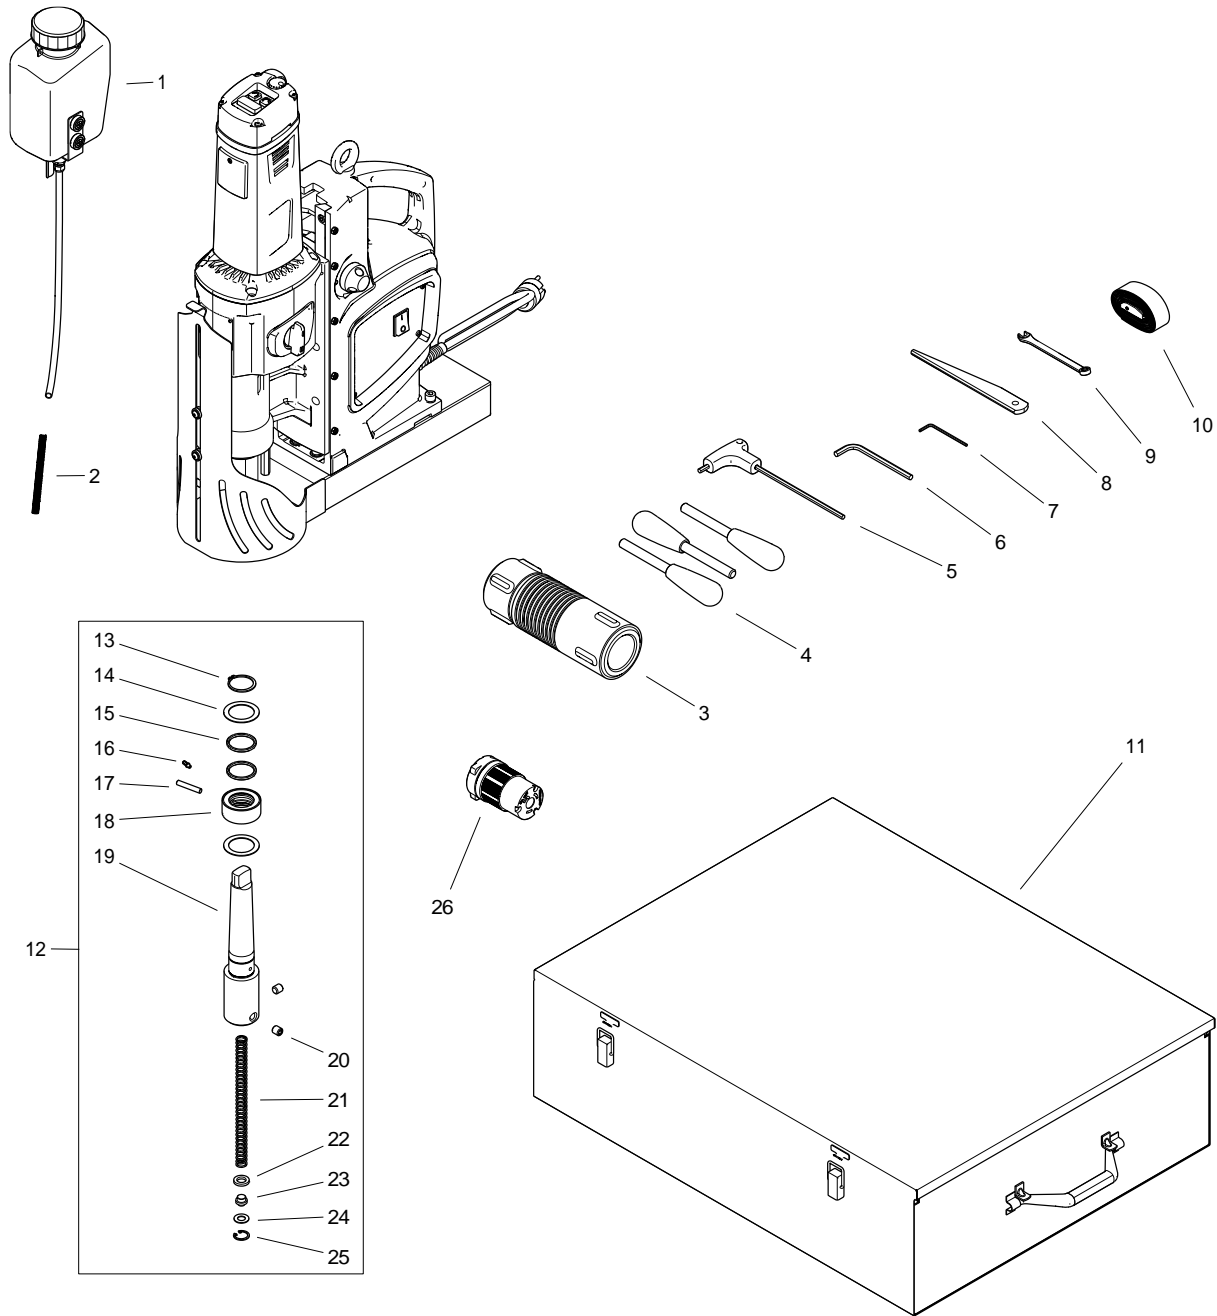

Parts list

**Drilling machine
with electromagnetic base**

PRO 152T

ITEM	JEI Part #	PART NUMBER	DESCRIPTION	Q-TY
1	PRO132T-A1	UKL-0563-07-00-00-0	COOLANT BOTTLE ASSY	1
2	PRO132T-A2	OSL-0399-17-00-00-0	SAFETY SPRING	1
3		OPK-000001	TOOL CAN	1
4	PRO132T-A3	DZW-0178-09-00-00-0	SPOKE HANDLE ASSY	3
5	HPTB-10	KLC-000037	5 MM HEX WRENCH WITH HANDLE	1
6	BM20-04	KLC-000009	6 MM HEX WRENCH	1
7	PRO132T-A4	KLC-000005	2.5 MM HEX WRENCH	1
8	PRO132T-A5	KLN-0103-00-00-00-0	WEDGE MT3	1
9	PRO132T-A6	KLC-000003	8 MM COMBINATION WRENCH	1
10	PRO132T-A7	PAS-000008	SAFETY STRAP 500	1
11	PRO132T-A8	SKR-0583-12-00-00-0	METAL BOX ASSY	1
12	PRO132T-A9	UCW-0583-14-00-00-0	ARBOR ASSY AMT4-C-19 4-4	1