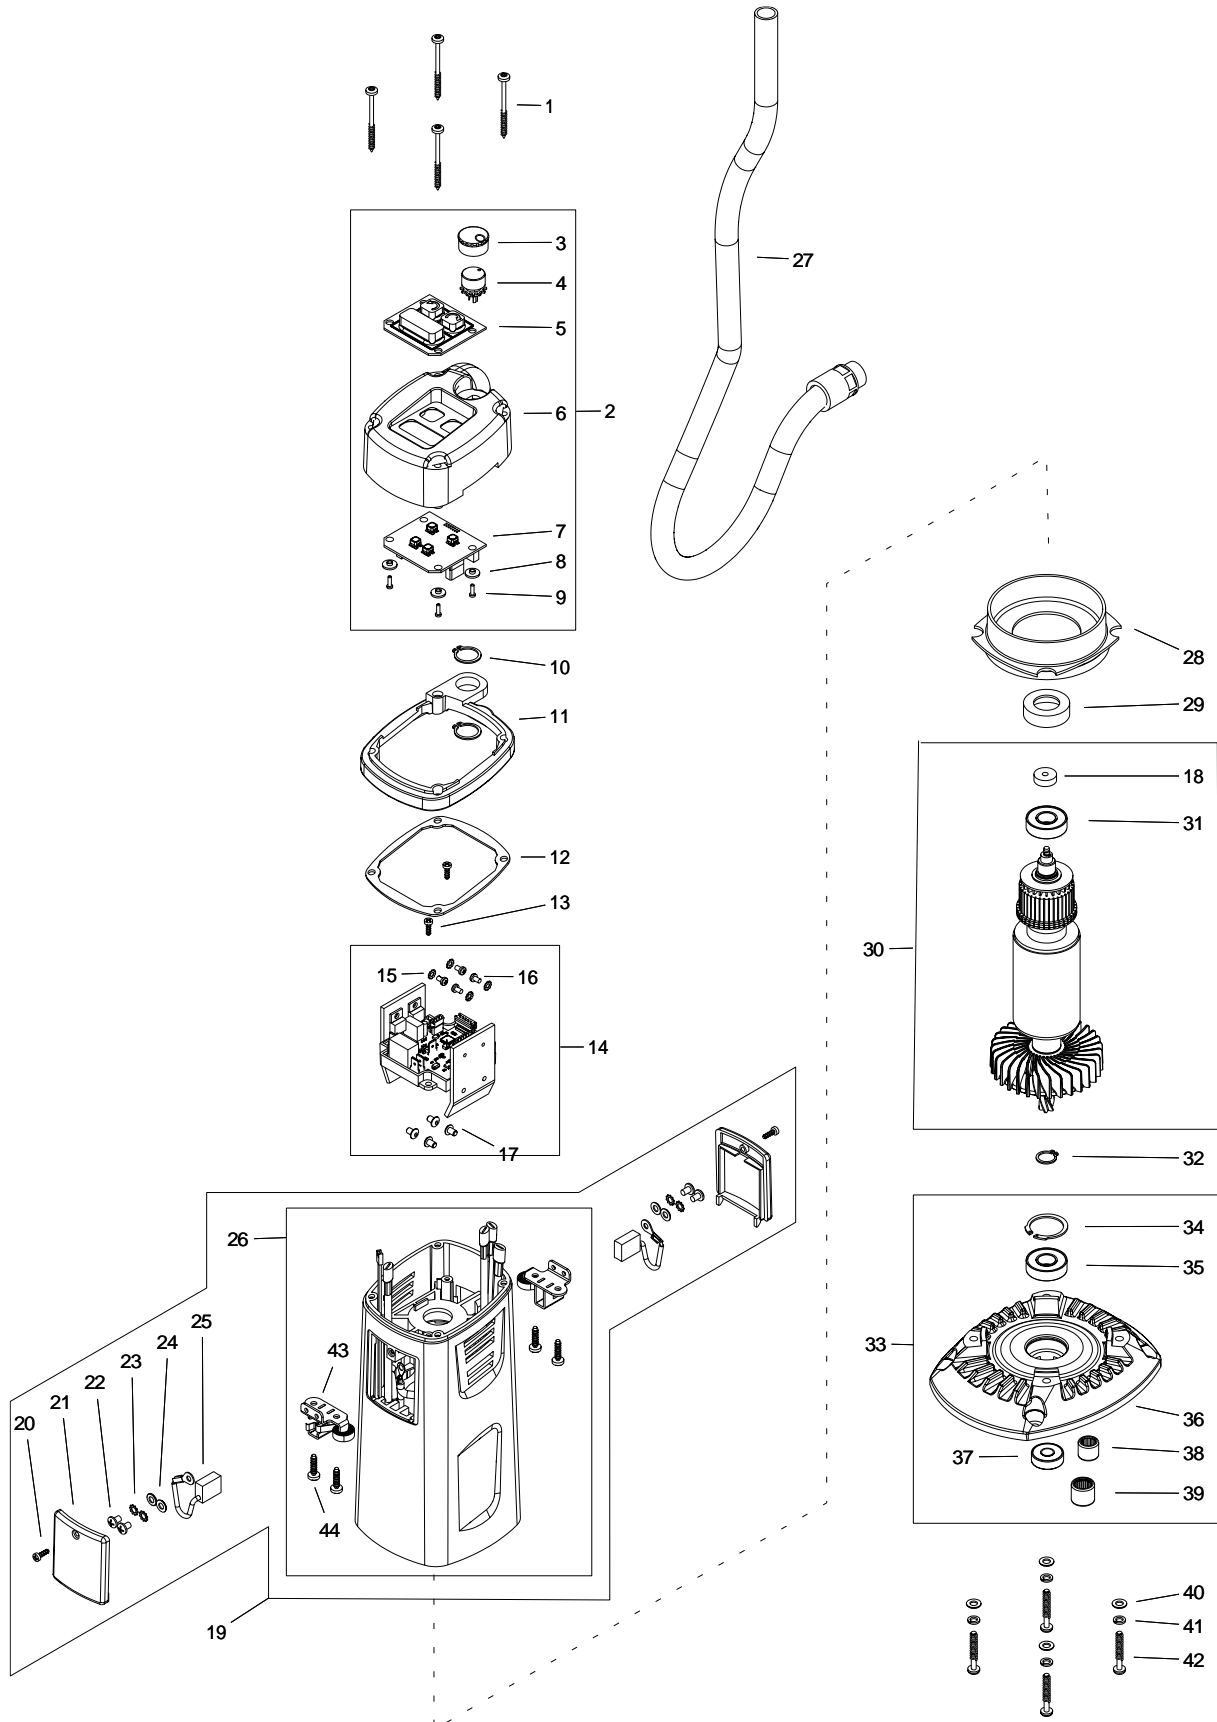

ITEM	JEI PART #	PART NUMBER	DESCRIPTION	Q-TY
1	PRO132T-C1	WKR-000529	TORX PAN HEAD SCREW 4x50	4
2	PRO132T-C2	PKR-0563-01-06-00-0	STATOR COVER ASSY	1
3	PRO132T-C3	PKT-0563-01-06-04-0	POTENTIOMETER KNOB	1
4	PRO132T-C4	PTN-000039	POTENTIOMETER	1
5	PRO132T-C5	OSL-0563-01-06-02-0	BUTTON COVER	1
6	PRO132T-C6	PKR-0563-01-06-01-0	STATOR COVER	1
7	PRO132T-C7	MDL-0563-80-05-01-0	KEYBOARD MODULE (OB1)	1
8	PRO132T-C8	TLJ-000151	INSULATION SLEEVE 2.6x3.9	4
9	PRO132T-C9	WKR-000458	SCREW FOR PLASTIC 2.2x8	4
10	AIR35-37	PRS-000238	EXTERNAL RETAINING RING 16z	2
11	PRO132T-C10	SYG-0563-01-05-01-0	SIGNALLER	1
12	PRO132T-C11	MDL-0563-80-04-00-0	SIGNALING MODULE (LB1)	1
13	PRO132T-C12	WKR-000506	SCREW FOR PLASTIC 3x10	2
14	PRO132T-C13	ZSP-0583-17-00-00-0	ELECTRONIC CONTROLLER SET ASSY - 115V (MB1)	1
14	PRO132T-C14	ZSP-0583-17-00-00-1	ELECTRONIC CONTROLLER SET ASSY - 230V (MB1)	1
15	PRO132T-C15	PDK-000058	EXTERNAL TOOTH LOCK WASHER 3.2	4
16	MB4.2.3.1	WKR-000180	CROSS RECESSED PAN HEAD SCREW M3x5	4
17	PRO132T-C16	WKR-000292	HEX SOCKET BUTTON HEAD SCREW M4x6	4
18	PRO132T-C17	IMP-000002	PULSE GENERATOR	1
19	PRO132T-C18	OBD-0563-99-02-00-0	MOTOR COVER WITH STATOR ASSY – 115V	1
19	PRO132T-C19	OBD-0563-99-02-00-1	MOTOR COVER WITH STATOR ASSY – 230V	1
20	PRO132T-C12	WKR-000506	SCREW FOR PLASTIC 3x10	2
21	PRO132T-C21	PKR-0563-01-09-00-0	BRUSH COVER	2
22	PRO132T-C22	WKR-000192	CROSS RECESSED PAN HEAD SCREW M4x6	4
23	MB4.15	PDK-000060	EXTERNAL TOOTH LOCK WASHER 4.3	4
24	MB4.27	PDK-000016	ROUND WASHER 4.3	4
25	PRO132T-C24	SCZ-000035	BRUSH - 115V	2
25	PRO132T-C24	SCZ-000036	BRUSH - 230V	2
26	PRO132T-C25	OBD-0563-99-01-00-0	STATOR HOUSING ASSY – 115V	1
26	PRO132T-C26	OBD-0563-99-01-00-1	STATOR HOUSING ASSY – 230V	1
27	PRO132T-C27	WZK-0583-01-08-00-0	MOTOR WIRE SET	1
28	PRO132T-C28	OBD-0563-01-07-00-0	FAN COVER	1
29	PRO132T-C29	WKL-000046	BEARING INSERT	1
30	PRO132T-C30/1	WRN-0563-99-00-00-0	ROTOR ASSY - 115V	1
30	PRO132T-C30	WRN-0563-99-00-00-1	ROTOR ASSY - 230V	1
31	PRO132T-C32	LOZ-000158	BALL BEARING 12x28x8	1
32	BM16-27	PRS-000003	EXTERNAL RETAINING RING 12z	1
33	PRO132T-C33	PKR-0583-01-02-00-0	GEARBOX COVER ASSY	1
34	PRO132T-C34	PRS-000356	INTERNAL RETAINING RING 28w	1
35	PRO132T-C35	LOZ-000025	BALL BEARING 12x28x8	1
36	PRO132T-C36	PKR-0583-01-02-01-1	GEARBOX COVER	1
37	PRO132T-C37	LOZ-000053	BALL BEARING 8x22x7	1
38	PRO132T-C38	LOZ-000162	NEEDLE BEARING 10x14x12	1
39	PRO132T-C39	LOZ-000176	NEEDLE BEARING 12x16x14	1
40	MB4.1.1.8	PDK-000017	ROUND WASHER 5.3	4
41	MB2.2.2.3	PDK-000044	SPRING WASHER 5.1	4
42	PRO132T-C40	WKR-000525	TORX PAN HEAD TAPPING SCREW 5x30	4
43	PRO132T-C41	SCT-000013	BRUSH HOLDER	2