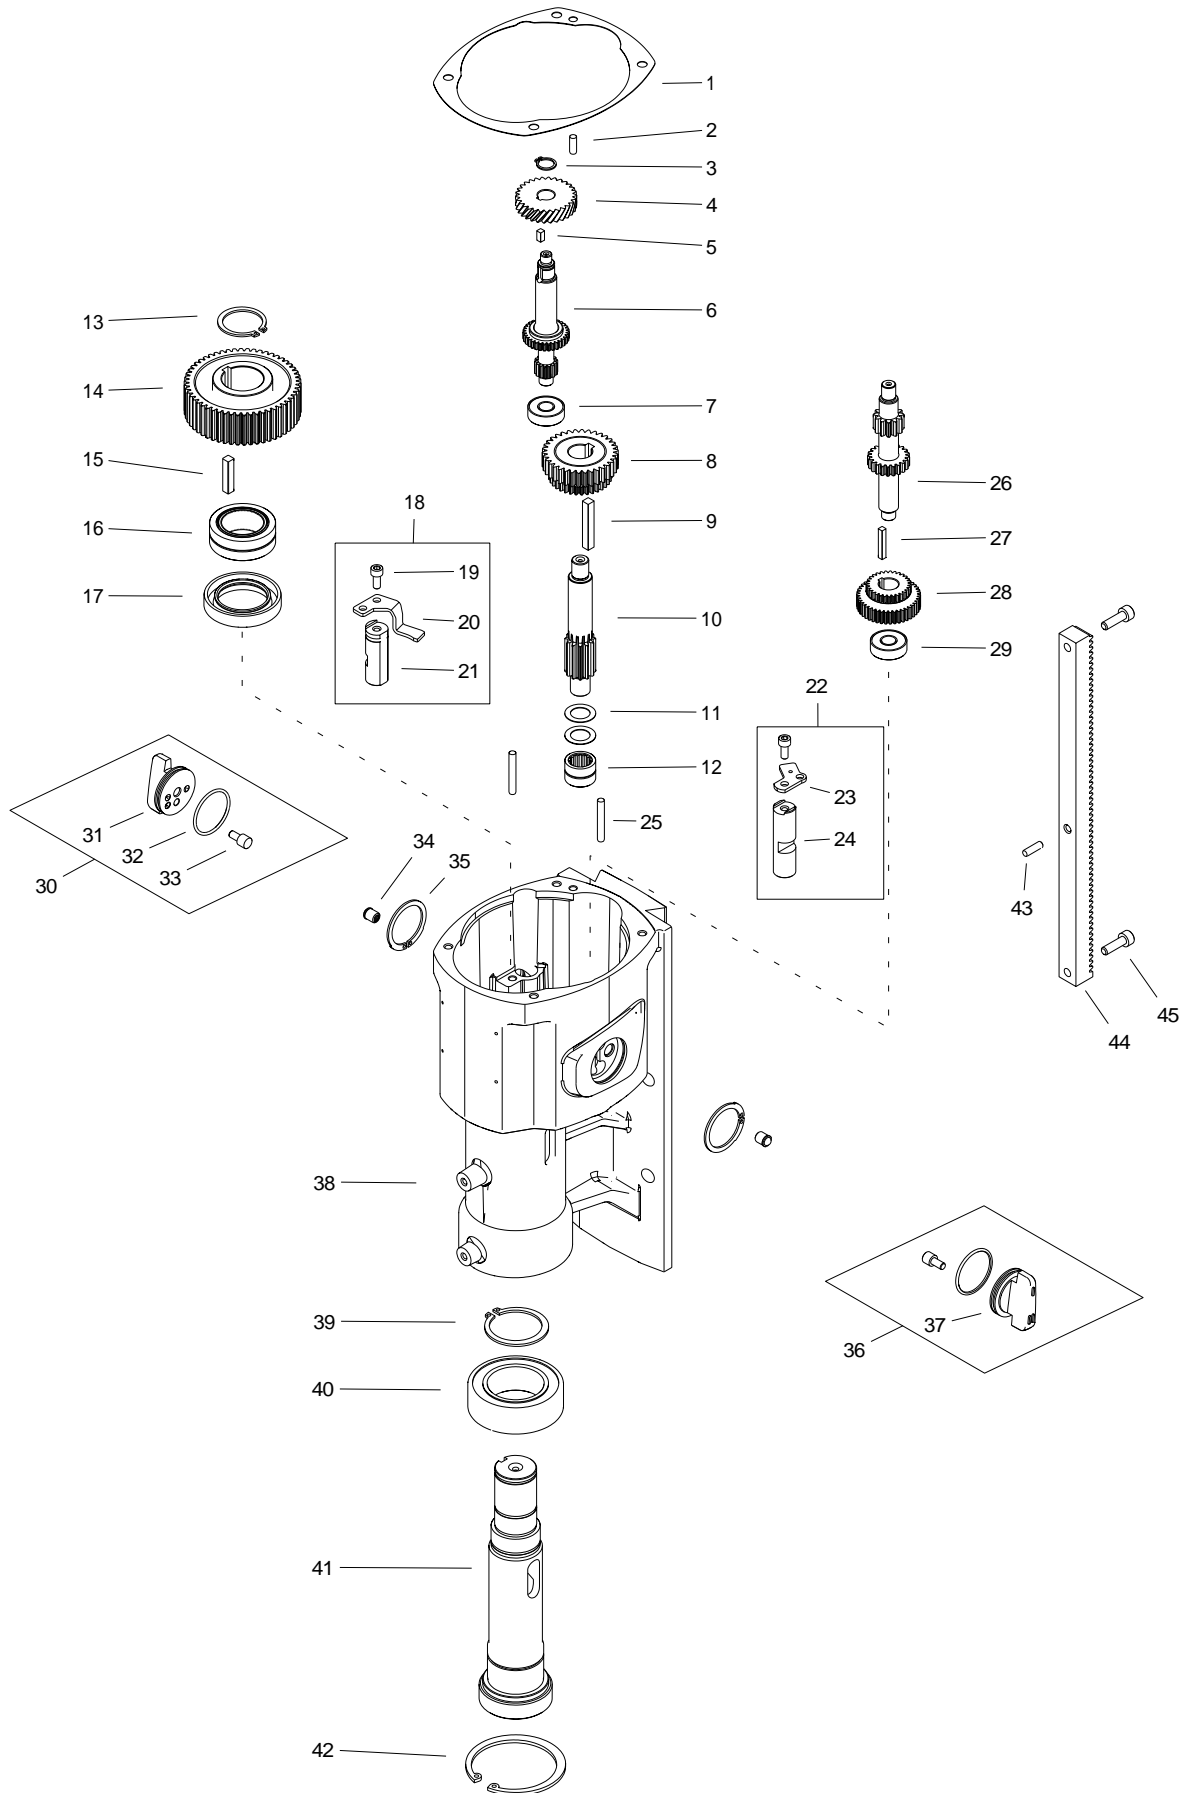

ITEM	JEI PART #	PART NUMBER	DESCRIPTION	Q-TY
1	PRO132T-D1	USZ-0583-02-15-00-0	BODY SEAL	1
2	PRO132T-D2	KLK-000046	DOWEL PIN 5n6x14	1
3	BM16-27	PRS-000003	EXTERNAL RETAINING RING 12z	1
4	PRO132T-D3	KOL-0563-02-03-02-0	GEAR z29	1
5	PRO132T-D4	WPS-000082	PARALLEL KEY 4x4x8	1
6	PRO132T-D5	WLK-0583-02-02-00-0	PINION SHAFT ASSY	1
7	PRO132T-D6	LOZ-000161	BALL BEARING 10x26x8	1
8	PRO132T-D7	KOL-0583-02-04-00-0	GEAR z34	1
9	PRO132T-D8	WPS-0563-02-19-00-1	KEY 6x6x40	1
10	PRO132T-D9	WLK-0583-02-07-00-0	PINION SHAFT z12	1
11	PRO132T-D10	PDK-0563-02-22-00-0	WASHER 14x22x0.5	1
12	PRO132T-D11	LOZ-000175	NEEDLE BEARING 14x22x16	1
13	MB2.2.2.8	PRS-000021	EXTERNAL RETAINING RING 30z	1
14	PRO132T-D12	KOL-0583-02-06-00-0	GEAR z54	1
15	PRO132T-D13	WPS-0583-02-13-00-1	KEY 6x6x28	1
16	PRO132T-D14	LOZ-000178	NEEDLE BEARING 30x47x17	1
17	MB4.3.1.32	PRS-000077	SEAL 35x55x10	1
18	PRO132T-D15	WDZ-0583-02-10-00-0	SHORT SLIPPER ASSY	1
19	PRO132T-D16	SRB-000078	HEX SOCKET HEAD CAP SCREW M5x12	2
20	PRO132T-D17	ZCZ-0583-02-10-02-0	SHORT SLIPPER BRACKET	1
21	PRO132T-D18	WLK-0583-02-10-01-0	SHORT SLIPPER SHAFT	1
22	PRO132T-D19	WDZ-0583-02-11-00-0	LONG SLIPPER ASSY	1
23	PRO132T-D20	ZCZ-0583-02-11-01-0	LONG SLIPPER BRACKET	1
24	PRO132T-D21	WLK-0563-02-11-01-0	LONG SLIPPER SHAFT	1
25	PRO132T-D22	KLK-000111	DOWEL PIN 5n6x36	2
26	PRO132T-D23	WLK-0583-02-08-00-0	PINION SHAFT z12	1
27	PRO132T-D24	WPS-0563-02-20-00-1	KEY 4x4x25	1
28	PRO132T-D25	KOL-0583-02-03-00-0	GEAR z27, z43	1
29	PRO132T-D26	LOZ-000161	BALL BEARING 10x26x8	1
30	PRO132T-D27	PKT-0583-02-14-00-0	SHORT SHIFT KNOB ASSY	1
31	PRO132TD-28	KRP-0583-02-14-01-0	SHORT SHIFT KNOB	1
32	PRO132T-D29	PRS-000327	OS-RING 32x2	2
33	PRO132T-D30	KLK-0599-02-09-02-0	KNOB PIN	2
34	AIR35-2.7	ZTR-000001	BALL LOCK 8	2
35	PRO132T-31	PRS-000346	INTERNAL RETAINING RING 36w	2
36	PRO132T-D32	PKT-0563-02-13-00-0	LONG SHIFT KNOB ASSY	1
37	PRO132T-D33	KRP-0563-02-13-01-1	LONG SHIFT KNOB	1
38	PRO132T-D34	KRP-0583-02-01-01-1	GEARBOX BODY	1
39	MB4.2.2.11	PRS-000139	EXTERNAL RETAINING RING 40z	1
40	PRO132T-D35	LOZ-000179	BALL BEARING 40x68x21	1
41	PRO132T-D36	WRZ-0583-02-05-11-0	SPINDLE	1
42	MB4.2.2.13	PRS-000244	INTERNAL RETAINING RING 68w	1
43	MB4.2.2.14	KLK-000047	DOWEL PIN 5n6x16	1
44	PRO132T-D37	LST-0583-02-09-00-0	GEAR RACK	1
45	AIR35-34	SRB-000114	HEX SOCKET HEAD CAP SCREW M6x20	2
46*	MB2.2.31	SMR-000001	GREASE	0,3

*not shown in the drawing