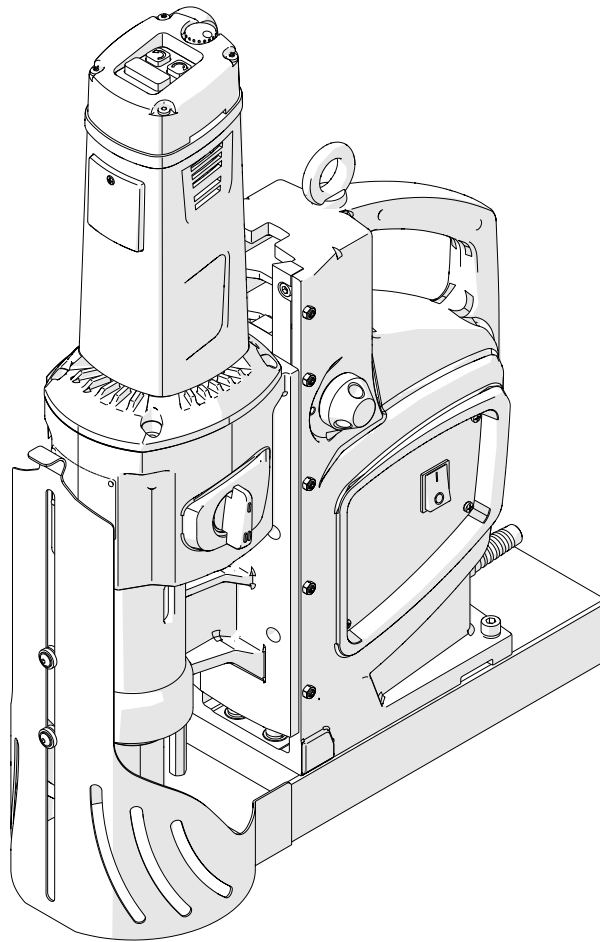

Parts list

**Drilling machine
with electromagnetic base**

PRO 152T

ITEM	JEI Part #	PART NUMBER	DESCRIPTION	Q-TY
1	PRO132T-A1	UKL-0563-07-00-00-0	COOLANT BOTTLE ASSY	1
2	PRO132T-A2	OSL-0399-17-00-00-0	SAFETY SPRING	1
3		OPK-000001	TOOL CAN	1
4	PRO132T-A3	DZW-0178-09-00-00-0	SPOKE HANDLE ASSY	3
5	HPTB-10	KLC-000037	5 MM HEX WRENCH WITH HANDLE	1
6	BM20-04	KLC-000009	6 MM HEX WRENCH	1
7	PRO132T-A4	KLC-000005	2.5 MM HEX WRENCH	1
8	PRO132T-A5	KLN-0103-00-00-00-0	WEDGE MT3	1
9	PRO132T-A6	KLC-000003	8 MM COMBINATION WRENCH	1
10	PRO132T-A7	PAS-000008	SAFETY STRAP 500	1
11	PRO132T-A8	SKR-0583-12-00-00-0	METAL BOX ASSY	1
12	PRO132T-A9	UCW-0583-14-00-00-0	ARBOR ASSY AMT4-C-19 4-4	1

ITEM	JEI Part #	PART NUMBER	DESCRIPTION	Q-TY
13	PRO132T-A10	PRS-000023	EXTERNAL RETAINING RING 32z	1
14	PRO132T-A11	PDK-0583-13-03-00-0	WASHER	2
15	HP110-53	PRS-000299	O-RING 32.2x3	2
16	MB4.2.2.4	KNC-0234-00-10-00-0	CONNECTOR 4x11.5	1
17	PRO132T-A12	PRT-0151-06-13-00-2	ROD L=35	1
18	PRO132T-A13	TLJ-0583-13-02-00-0	COOLING SLEEVE	1
19	PRO132T-A14	KRP-0583-14-01-00-0	ARBOR BODY AMT4-C-19 4-4	1
20	MB4.11.5	WKR-000032	HEX SOCKET SET SCREW WITH FLAT POINT M10x10	2
21	PRO132T-A15	SPR-0563-20-02-00-0	SPRING	1
22	PRO132T-A16	USZ-0220-00-04-00-0	WASHER	1
23	MB4.11.2	WYP-0154-00-02-00-0	PLUNGER	1
24	07335	PDK-0139-00-04-00-0	WASHER 18.8x10x1	1
25	0215067	PRS-000009	INTERNAL RETAINING RING 19w	1
26	PRO132T-A17	ZLC-000299	LOCKING COUPLING (115V ONLY)	1