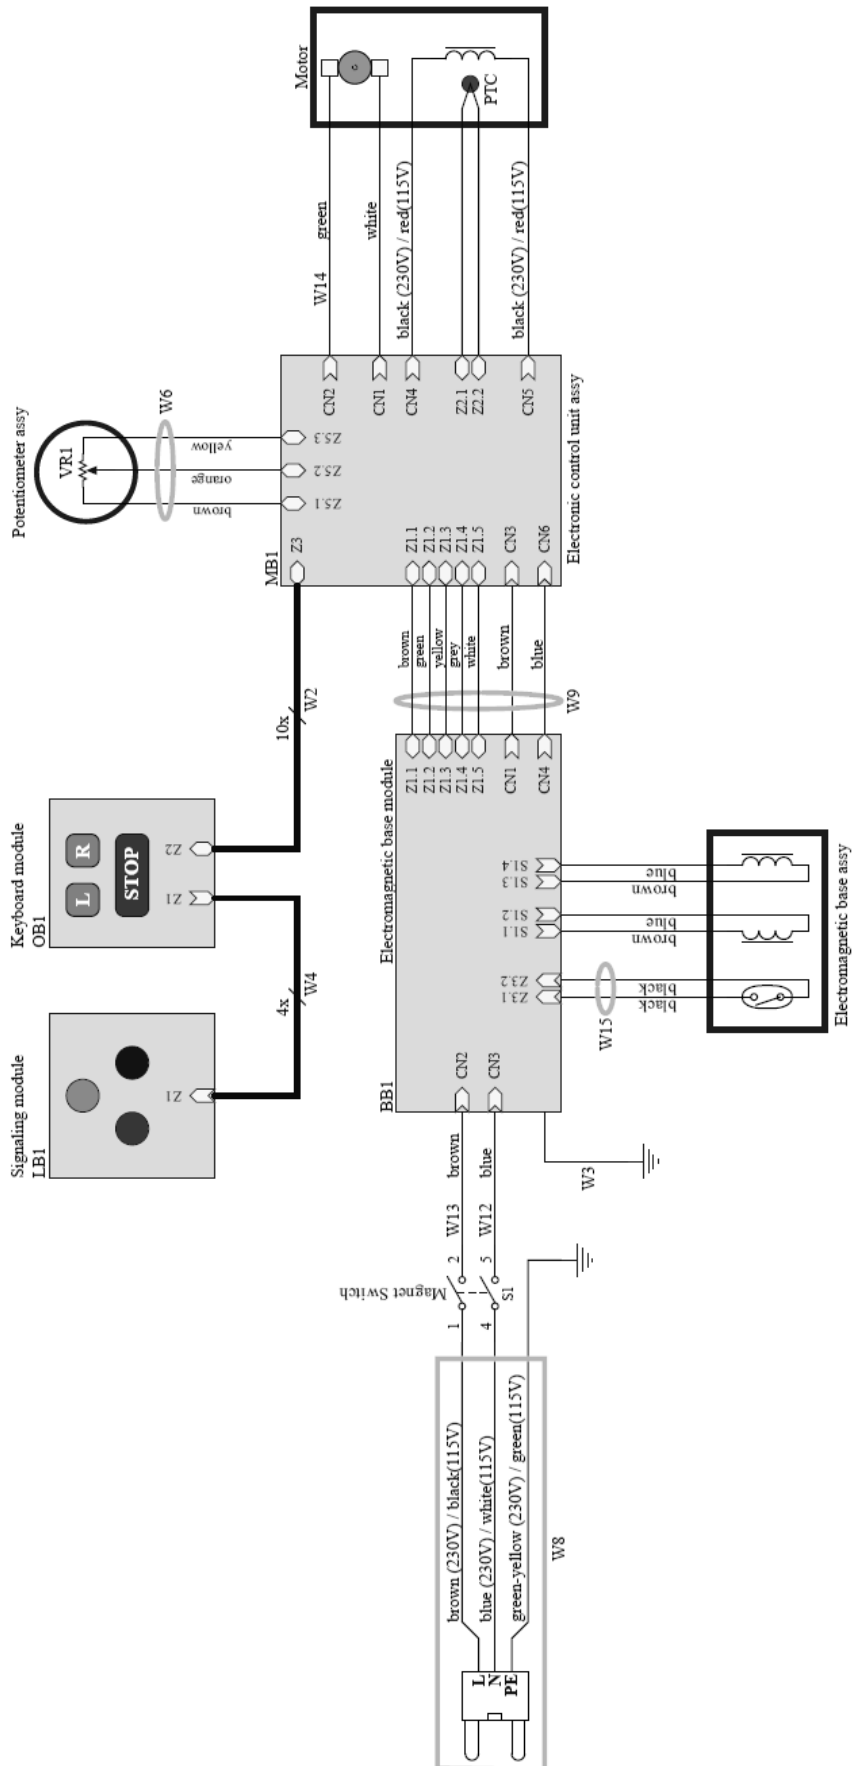

Parts list

**Drilling machine
with electromagnetic base**

PRO 152T

ITEM	JEI Part #	PART NUMBER	DESCRIPTION	Q-TY
1	PRO132T-A1	UKL-0563-07-00-00-0	COOLANT BOTTLE ASSY	1
2	PRO132T-A2	OSL-0399-17-00-00-0	SAFETY SPRING	1
3		OPK-000001	TOOL CAN	1
4	PRO132T-A3	DZW-0178-09-00-00-0	SPOKE HANDLE ASSY	3
5	HPTB-10	KLC-000037	5 MM HEX WRENCH WITH HANDLE	1
6	BM20-04	KLC-000009	6 MM HEX WRENCH	1
7	PRO132T-A4	KLC-000005	2.5 MM HEX WRENCH	1
8	PRO132T-A5	KLN-0103-00-00-00-0	WEDGE MT3	1
9	PRO132T-A6	KLC-000003	8 MM COMBINATION WRENCH	1
10	PRO132T-A7	PAS-000008	SAFETY STRAP 500	1
11	PRO132T-A8	SKR-0583-12-00-00-0	METAL BOX ASSY	1
12	PRO132T-A9	UCW-0583-14-00-00-0	ARBOR ASSY AMT4-C-19 4-4	1

ITEM	JEI PART #	PART NUMBER	DESCRIPTION	Q-TY
44	PRO132T-C42	WKR-000300	SCREW FOR PLASTIC 4x16	4
45*	PRO132T-C43	WZK-0563-01-06-07-0	POTENTIOMETER WIRE SET (W6)	1
46*	PRO132T-C44	WZK-0563-01-11-00-0	LED WIRE SET (W4)	1
47*	PRO132T-C45	WZK-0563-01-12-00-0	CONTROLLER WIRE SET (W2)	1
48*	PRO132T-C46	PWD-0563-01-13-00-0	BRUSH HOLDER WIRE (W14)	1
49*	PRO132T-C47	PWD-0563-09-02-00-0	CONTROLLER WIRE SET (W12)	1
50*	PRO132T-C48	PWD-0563-09-03-00-0	CONTROLLER WIRE SET (W13)	1

*not shown in the drawing

WIRING DIAGRAM

ELECTRONIC CONTROL UNIT ASSY