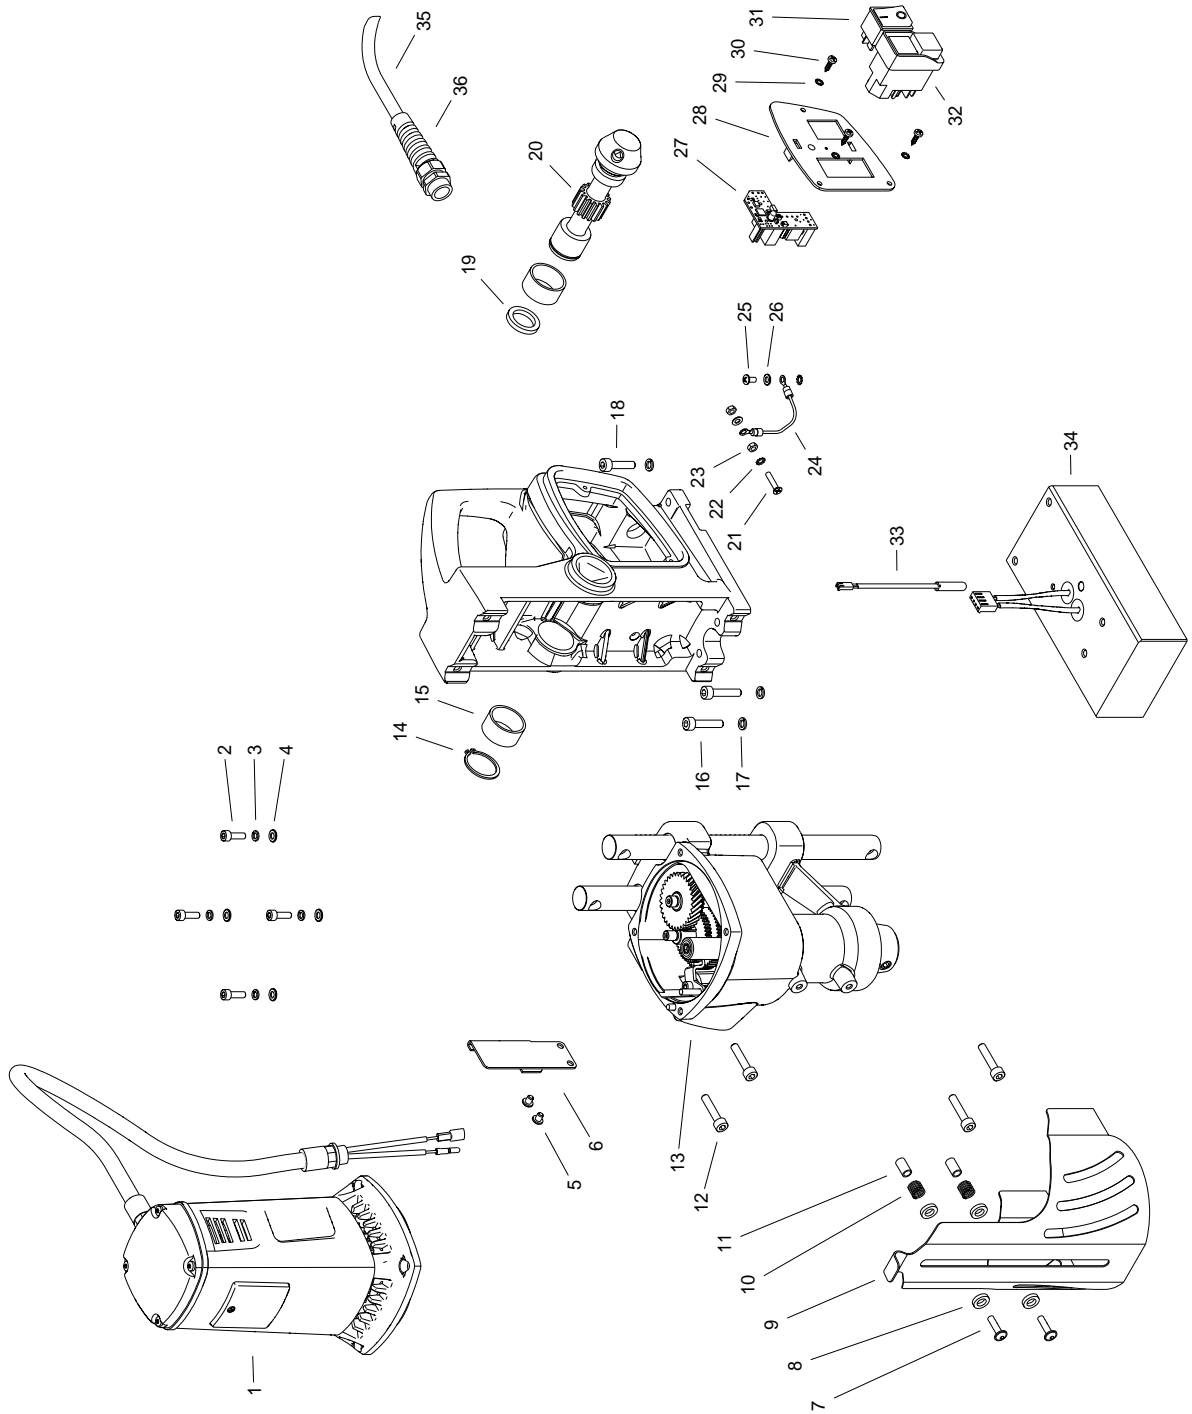

ITEM	PART NUMBER	DESCRIPTION	Q-TY
1	SLN-0630-01-00-00-0	MOTOR - 115V	1
1	SLN-0630-01-00-00-1	MOTOR - 230V	1
2	SRB-000083	HEX SOCKET HEAD CAP SCREW M5x16	4
3	PDK-000044	SPRING WASHER 5.1	4
4	PDK-000017	ROUND WASHER 5.3	4
5	WKR-000413	CROSS RECESSED PAN HEAD SCREW M5x6	2
6	MCW-0630-06-00-00-0	COOLANT BOOTLE BRACKET	1
7	WKR-000395	HEX SOCKET ROUND HEAD SCREW WITH FLANGE M5x20	2

ITEM	PART NUMBER	DESCRIPTION	Q-TY
1	WKR-000526	TORX PAN HEAD SCREW 4x25	2
2	WKR-000527	TORX PAN HEAD SCREW 4x35	2
3	PKR-0630-01-04-00-0	STATOR COVER	1
4	OBD-0630-99-01-00-0	MOTOR COVER WITH STATOR ASSY - 230V	1
4	OBD-0630-99-01-00-1	MOTOR COVER WITH STATOR ASSY - 115V	1
5	WKR-000506	SCREW FOR PLASTIC 3x10	2
6	PKR-0563-01-09-00-0	BRUSH COVER	2
7	WKR-000192	CROSS RECESSED PAN HEAD SCREW M4x6	4
8	PDK-000060	EXTERNAL TOOTH LOCK WASHER 4.3	4
9	PDK-000015	ROUND WASHER 4.3	4
10	SCZ-000035	BRUSH – 115V	2
10	SCZ-000036	BRUSH – 230V	2
11	OBD-0630-01-06-01-0	STATOR HOUSING ASSY – 115V	1
11	OBD-0630-01-06-01-1	STATOR HOUSING ASSY – 230V	1
12	SCT-000013	BRUSH HOLDER	2
13	WKR-000300	SCREW FOR PLASTIC 4x16	4
14	OBD-0563-01-07-00-0	FAN COVER	1
15	WKL-000046	BEARING INSERT	1
16	WRN-0630-01-03-00-0	ROTOR ASSY - 115V	1
16	WRN-0630-01-03-00-1	ROTOR ASSY - 230V	1
17	LOZ-000158	BALL BEARING 12x28x8	1
18	PRS-000003	EXTERNAL RETAINING RING 12z	1
19	PKR-0630-99-00-00-0	GEARBOX COVER ASSY	1
20	PRS-000356	INTERNAL RETAINING RING 28w	1
21	LOZ-000025	BALL BEARING 12x28x8	1
22	PKR-0630-01-02-01-1	GEARBOX COVER	1
23	LOZ-000006	NEEDLE BEARING 8x12x10	1
24	LOZ-000057	BALL BEARING 9x24x7	1
25	PDK-000017	ROUND WASHER 5.3	4
26	PDK-000044	SPRING WASHER 5.1	4
27	WKR-000525	TORX PAN HEAD TAPPING SCREW 5x30	4
28	WZK-0630-01-01-00-0	MOTOR WIRE SET	1
29	PRP-000005	CABLE GLAND PG9	2