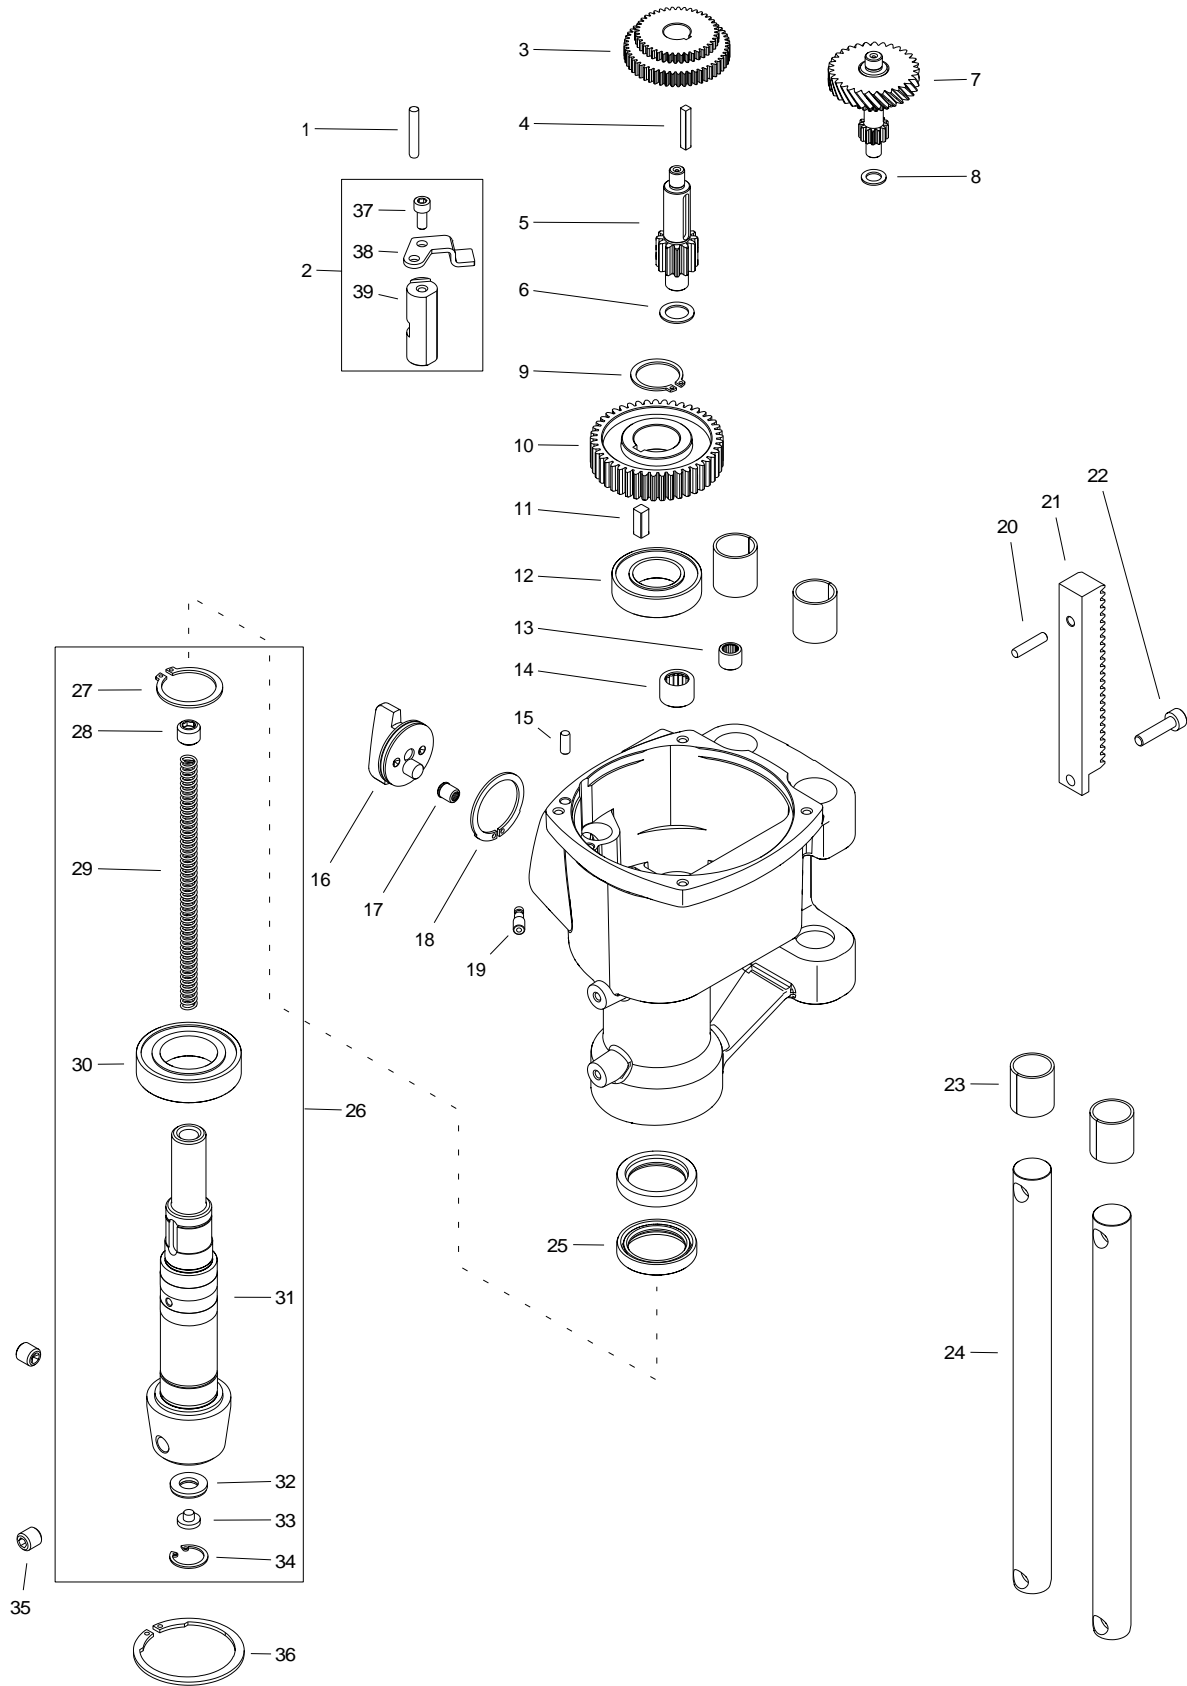

ITEM	PART NUMBER	DESCRIPTION	Q-TY
1	SLN-0630-01-00-00-0	MOTOR - 115V	1
1	SLN-0630-01-00-00-1	MOTOR - 230V	1
2	SRB-000083	HEX SOCKET HEAD CAP SCREW M5x16	4
3	PDK-000044	SPRING WASHER 5.1	4
4	PDK-000017	ROUND WASHER 5.3	4
5	WKR-000413	CROSS RECESSED PAN HEAD SCREW M5x6	2
6	MCW-0630-06-00-00-0	COOLANT BOOTLE BRACKET	1
7	WKR-000395	HEX SOCKET ROUND HEAD SCREW WITH FLANGE M5x20	2

ITEM	PART NUMBER	DESCRIPTION	Q-TY
1	WKR-000526	TORX PAN HEAD SCREW 4x25	2
2	WKR-000527	TORX PAN HEAD SCREW 4x35	2
3	PKR-0630-01-04-00-0	STATOR COVER	1
4	OBD-0630-99-01-00-0	MOTOR COVER WITH STATOR ASSY - 230V	1
4	OBD-0630-99-01-00-1	MOTOR COVER WITH STATOR ASSY - 115V	1
5	WKR-000506	SCREW FOR PLASTIC 3x10	2
6	PKR-0563-01-09-00-0	BRUSH COVER	2
7	WKR-000192	CROSS RECESSED PAN HEAD SCREW M4x6	4
8	PDK-000060	EXTERNAL TOOTH LOCK WASHER 4.3	4
9	PDK-000015	ROUND WASHER 4.3	4
10	SCZ-000035	BRUSH – 115V	2
10	SCZ-000036	BRUSH – 230V	2
11	OBD-0630-01-06-01-0	STATOR HOUSING ASSY – 115V	1
11	OBD-0630-01-06-01-1	STATOR HOUSING ASSY – 230V	1
12	SCT-000013	BRUSH HOLDER	2
13	WKR-000300	SCREW FOR PLASTIC 4x16	4
14	OBD-0563-01-07-00-0	FAN COVER	1
15	WKL-000046	BEARING INSERT	1
16	WRN-0630-01-03-00-0	ROTOR ASSY - 115V	1
16	WRN-0630-01-03-00-1	ROTOR ASSY - 230V	1
17	LOZ-000158	BALL BEARING 12x28x8	1
18	PRS-000003	EXTERNAL RETAINING RING 12z	1
19	PKR-0630-99-00-00-0	GEARBOX COVER ASSY	1
20	PRS-000356	INTERNAL RETAINING RING 28w	1
21	LOZ-000025	BALL BEARING 12x28x8	1
22	PKR-0630-01-02-01-1	GEARBOX COVER	1
23	LOZ-000006	NEEDLE BEARING 8x12x10	1
24	LOZ-000057	BALL BEARING 9x24x7	1
25	PDK-000017	ROUND WASHER 5.3	4
26	PDK-000044	SPRING WASHER 5.1	4
27	WKR-000525	TORX PAN HEAD TAPPING SCREW 5x30	4
28	WZK-0630-01-01-00-0	MOTOR WIRE SET	1
29	PRP-000005	CABLE GLAND PG9	2