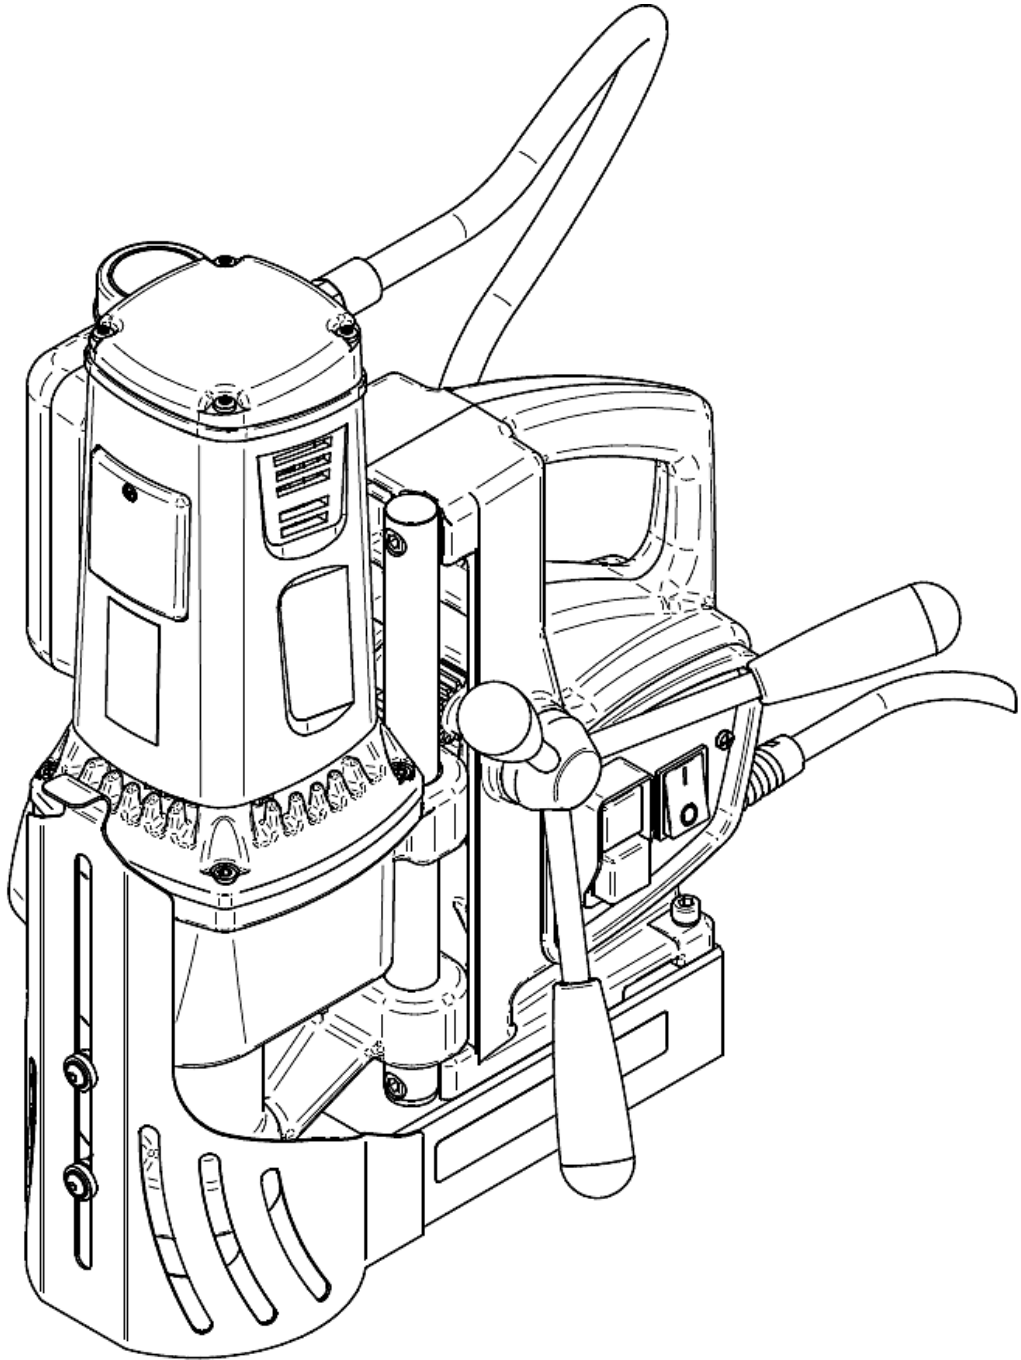

JEI DRILLING AND CUTTING **SOLUTIONS**

MIDIBEAST Part List

**UNIT 21 EMPIRE BUSINESS PARK, ENTERPRISE WAY
BURNLEY, LANCASHIRE, UK, BB12 6LT**

TEL: 01706 229490 EMAIL: sales@jeisolutions.co.uk

ITEM	PART NUMBER	DESCRIPTION	Q-TY
1	UKL-0630-04-00-00-0	COOLANT BOOTLE ASSY	1
2	DZW-0212-12-00-00-0	SPOKE HANDLE ASSY	3
3	KLC-000037	5 MM HEX WRENCH WITH HANDLE	1
4	PAS-000008	SAFETY STRAP	1
5	SKR-000017	PLASTIC BOX	1

ITEM	PART NUMBER	DESCRIPTION	Q-TY
1	SLN-0630-01-00-00-0	MOTOR - 115V	1
1	SLN-0630-01-00-00-1	MOTOR - 230V	1
2	SRB-000083	HEX SOCKET HEAD CAP SCREW M5x16	4
3	PDK-000044	SPRING WASHER 5.1	4
4	PDK-000017	ROUND WASHER 5.3	4
5	WKR-000413	CROSS RECESSED PAN HEAD SCREW M5x6	2
6	MCW-0630-06-00-00-0	COOLANT BOOTLE BRACKET	1
7	WKR-000395	HEX SOCKET ROUND HEAD SCREW WITH FLANGE M5x20	2