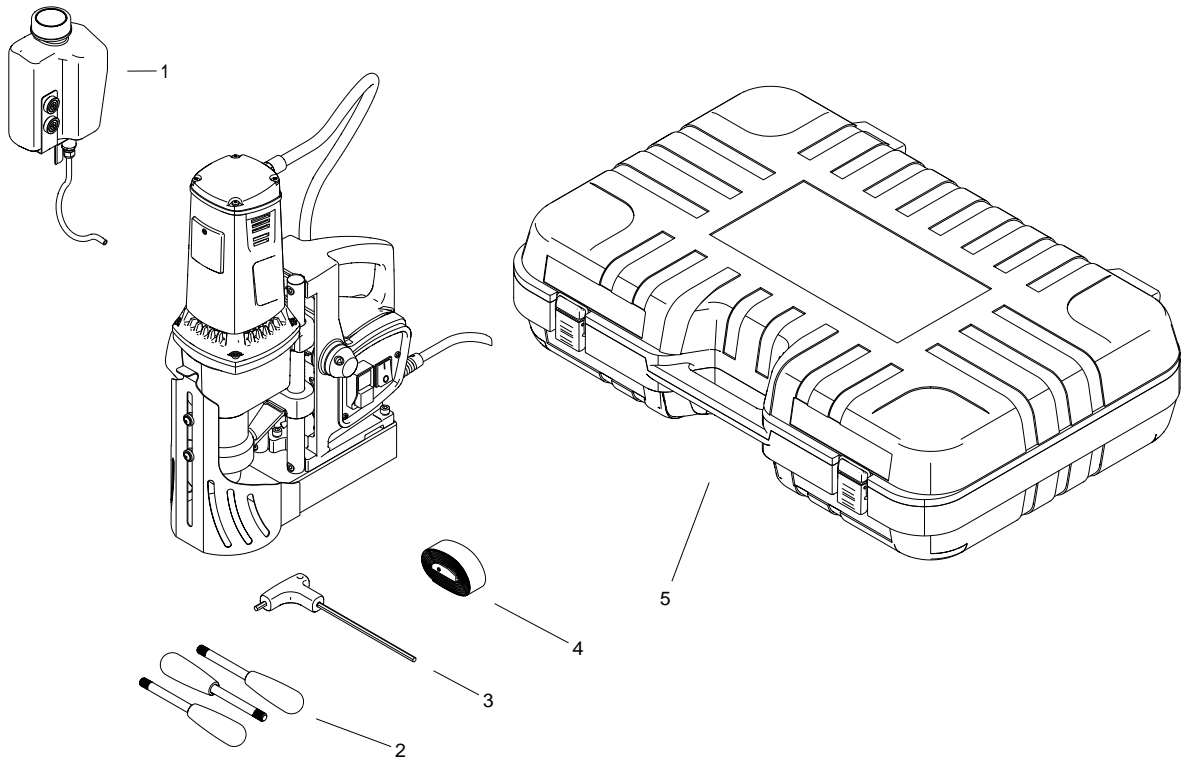

ITEM	PART NUMBER	DESCRIPTION	Q-TY
1	UKL-0630-04-00-00-0	COOLANT BOOTLE ASSY	1
2	DZW-0212-12-00-00-0	SPOKE HANDLE ASSY	3
3	KLC-000037	5 MM HEX WRENCH WITH HANDLE	1
4	PAS-000008	SAFETY STRAP	1
5	SKR-000017	PLASTIC BOX	1