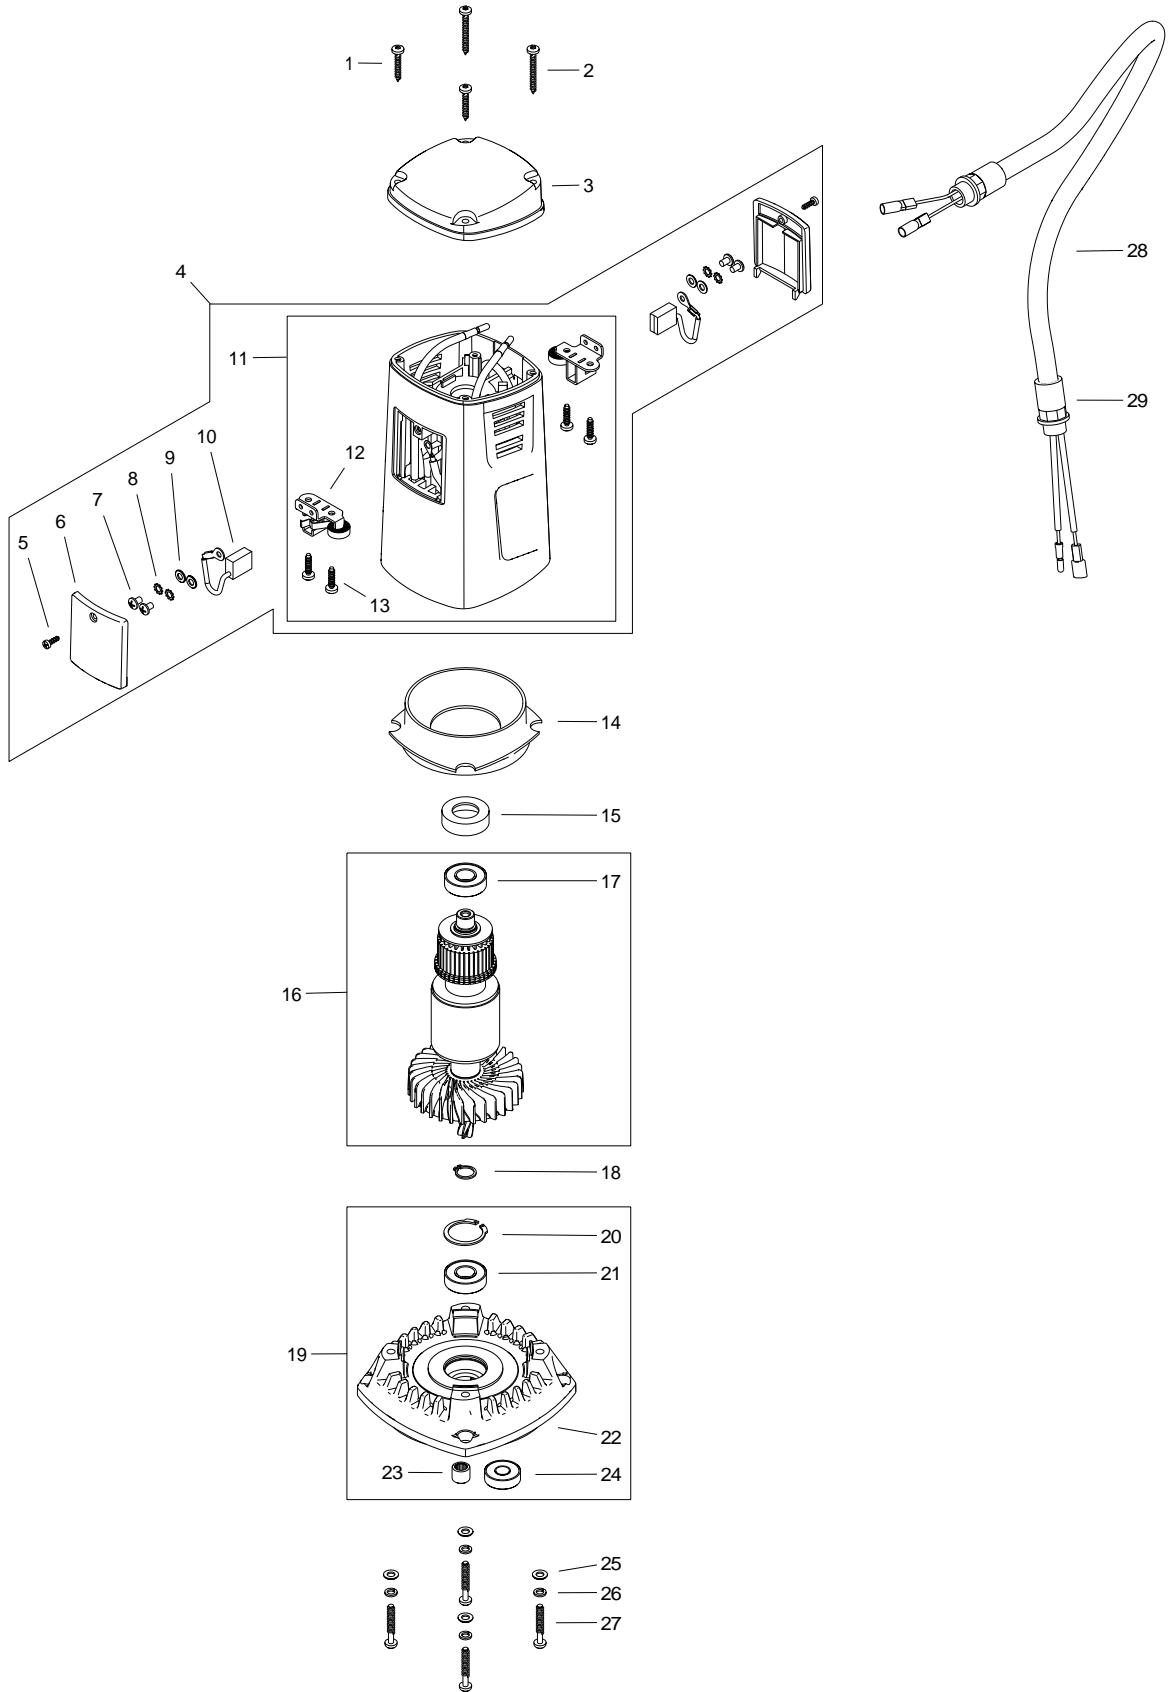

ITEM	PART NUMBER	DESCRIPTION	Q-TY
1	SLN-0630-01-00-00-0	MOTOR - 115V	1
1	SLN-0630-01-00-00-1	MOTOR - 230V	1
2	SRB-000083	HEX SOCKET HEAD CAP SCREW M5x16	4
3	PDK-000044	SPRING WASHER 5.1	4
4	PDK-000017	ROUND WASHER 5.3	4
5	WKR-000413	CROSS RECESSED PAN HEAD SCREW M5x6	2
6	MCW-0630-06-00-00-0	COOLANT BOOTLE BRACKET	1
7	WKR-000395	HEX SOCKET ROUND HEAD SCREW WITH FLANGE M5x20	2

ITEM	PART NUMBER	DESCRIPTION	Q-TY
1	WKR-000526	TORX PAN HEAD SCREW 4x25	2
2	WKR-000527	TORX PAN HEAD SCREW 4x35	2
3	PKR-0630-01-04-00-0	STATOR COVER	1
4	OBD-0630-99-01-00-0	MOTOR COVER WITH STATOR ASSY - 230V	1
4	OBD-0630-99-01-00-1	MOTOR COVER WITH STATOR ASSY - 115V	1
5	WKR-000506	SCREW FOR PLASTIC 3x10	2
6	PKR-0563-01-09-00-0	BRUSH COVER	2
7	WKR-000192	CROSS RECESSED PAN HEAD SCREW M4x6	4
8	PDK-000060	EXTERNAL TOOTH LOCK WASHER 4.3	4
9	PDK-000015	ROUND WASHER 4.3	4
10	SCZ-000035	BRUSH – 115V	2
10	SCZ-000036	BRUSH – 230V	2
11	OBD-0630-01-06-01-0	STATOR HOUSING ASSY – 115V	1
11	OBD-0630-01-06-01-1	STATOR HOUSING ASSY – 230V	1
12	SCT-000013	BRUSH HOLDER	2
13	WKR-000300	SCREW FOR PLASTIC 4x16	4
14	OBD-0563-01-07-00-0	FAN COVER	1
15	WKL-000046	BEARING INSERT	1
16	WRN-0630-01-03-00-0	ROTOR ASSY - 115V	1
16	WRN-0630-01-03-00-1	ROTOR ASSY - 230V	1
17	LOZ-000158	BALL BEARING 12x28x8	1
18	PRS-000003	EXTERNAL RETAINING RING 12z	1
19	PKR-0630-99-00-00-0	GEARBOX COVER ASSY	1
20	PRS-000356	INTERNAL RETAINING RING 28w	1
21	LOZ-000025	BALL BEARING 12x28x8	1
22	PKR-0630-01-02-01-1	GEARBOX COVER	1
23	LOZ-000006	NEEDLE BEARING 8x12x10	1
24	LOZ-000057	BALL BEARING 9x24x7	1
25	PDK-000017	ROUND WASHER 5.3	4
26	PDK-000044	SPRING WASHER 5.1	4
27	WKR-000525	TORX PAN HEAD TAPPING SCREW 5x30	4
28	WZK-0630-01-01-00-0	MOTOR WIRE SET	1
29	PRP-000005	CABLE GLAND PG9	2